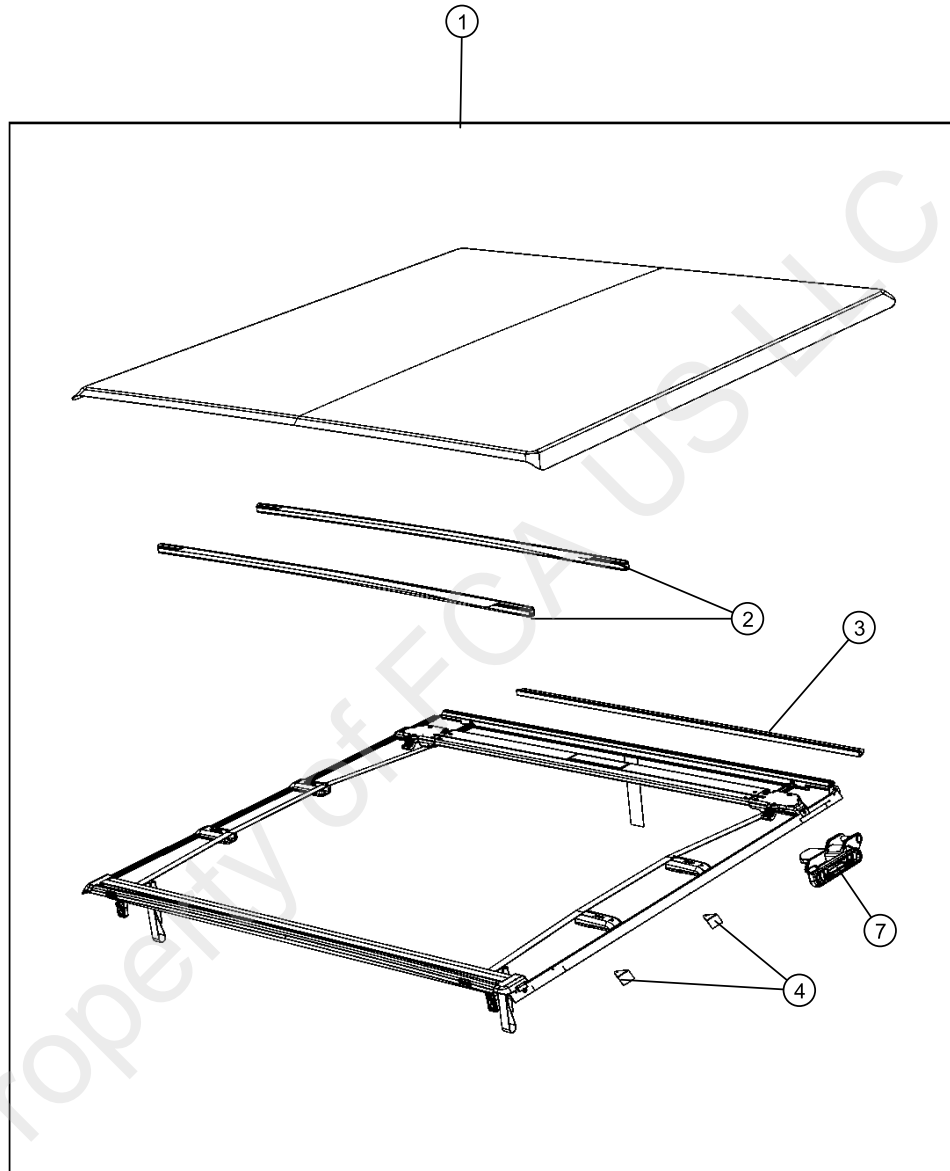

Dealer Comments:

060 - Body Sheet Metal Except Doors 1410 - Tonneau Cover

Pos	Description	Part Number	Qty	Eng	Trans	Line
1	COVER, Tonneau	68343465AE	1			J U
2	BOW, Tonneau Cover	68466064AA	2			J U
3	SEAL, TONNEAU COVER	68466075AA	1			J U
4	FOAM KIT, TONNEAU	68466076AA	1			J U
5	SCREW AND WASHER	06512235AA	2			J U
6	SCREW, M6x1x25	06509795AA	4			J U
7	BRACKET, Latch					
7	BRACKET, Latch, Right	68343468AB	1			J U
7	BRACKET, Latch, Left	68343469AB	1			J U