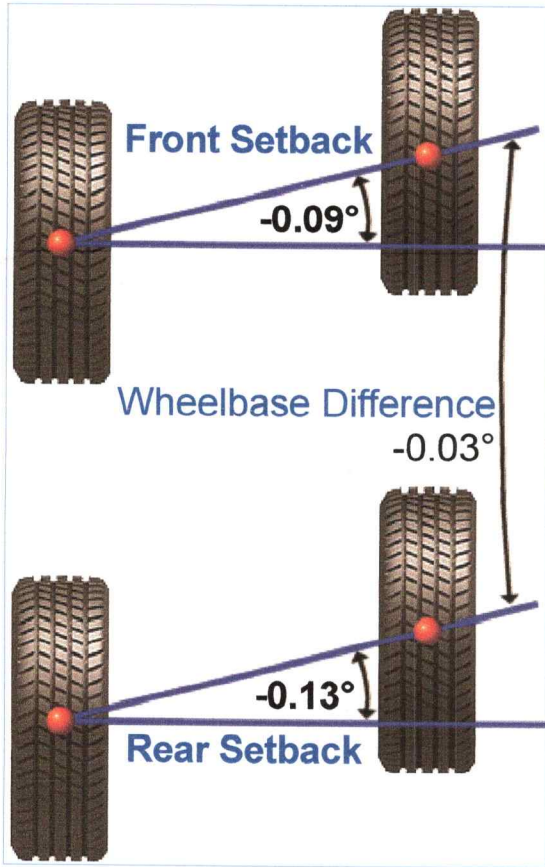

### Jeep : Gladiator Pickup : 2020-23 (JT) : Rubicon (Modified Specification) ExpressAlign Total Alignment

• One or more values are not within specification. Tire wear, handling and safety problems may result.

Jeep : Gladiator Pickup : 2020-23 (JT) : Rubicon (Modified Specification)  
ExpressAlign Total Alignment

FACTORY  
CAMBER SPEC  
-0.25  
CASTER  
4.45°  
TOE  
0.08