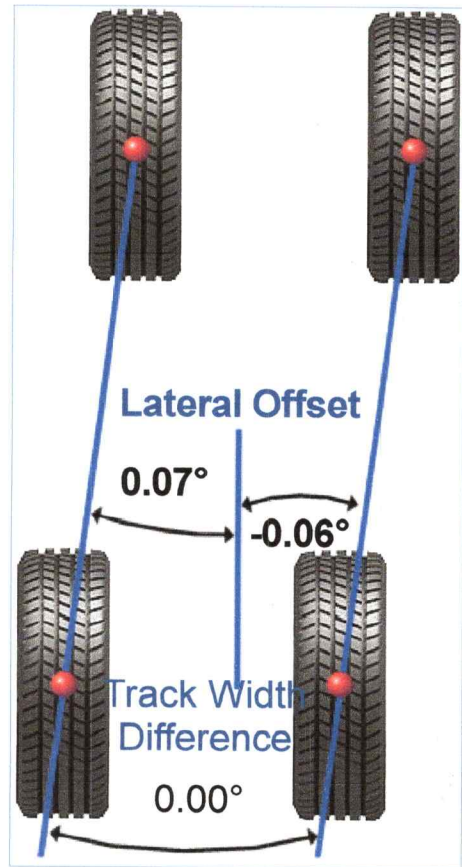

### Jeep : Gladiator Pickup : 2020-23 (JT) : Rubicon (Modified Specification) ExpressAlign Total Alignment

• One or more values are not within specification. Tire wear, handling and safety problems may result.

Jeep : Gladiator Pickup : 2020-23 (JT) : Rubicon (Modified Specification)  
ExpressAlign Total Alignment

FACTORY  
CAMBER SPEC  
-0.25  
CASTER  
4.45°  
TOE  
0.08