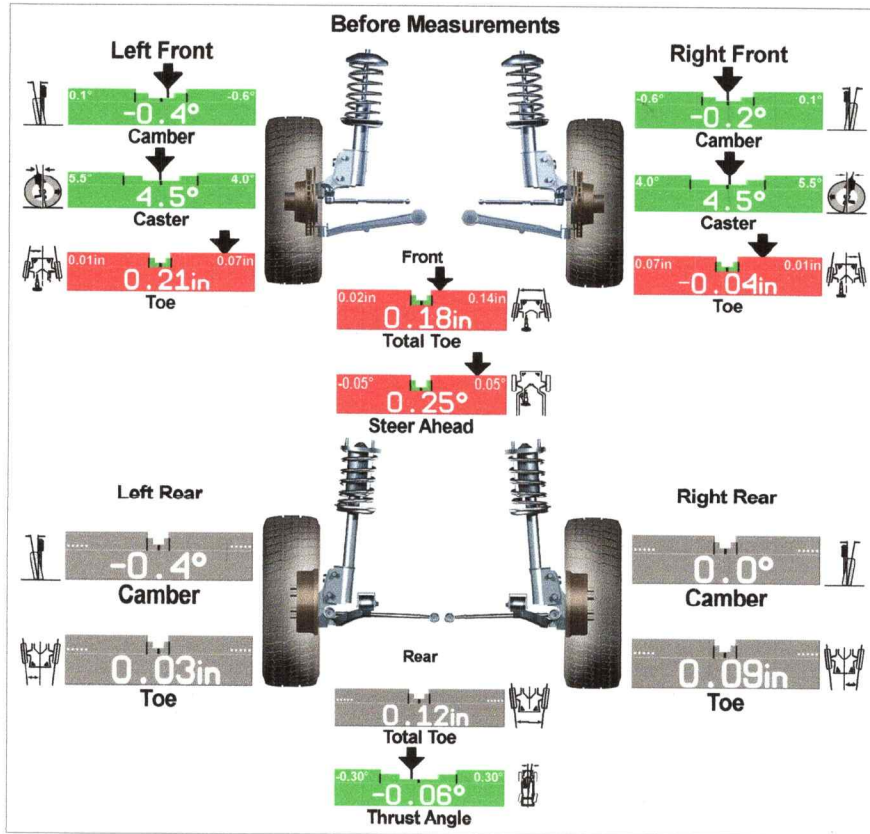

### Jeep : Gladiator Pickup : 2020-23 (JT) : Rubicon (Modified Specification) ExpressAlign Total Alignment

• One or more values are not within specification. Tire wear, handling and safety problems may result.

Jeep : Gladiator Pickup : 2020-23 (JT) : Rubicon (Modified Specification)  
ExpressAlign Total Alignment

FACTORY  
CAMBER SPEC  
-0.25  
CASTER  
4.45°  
TOE  
0.08