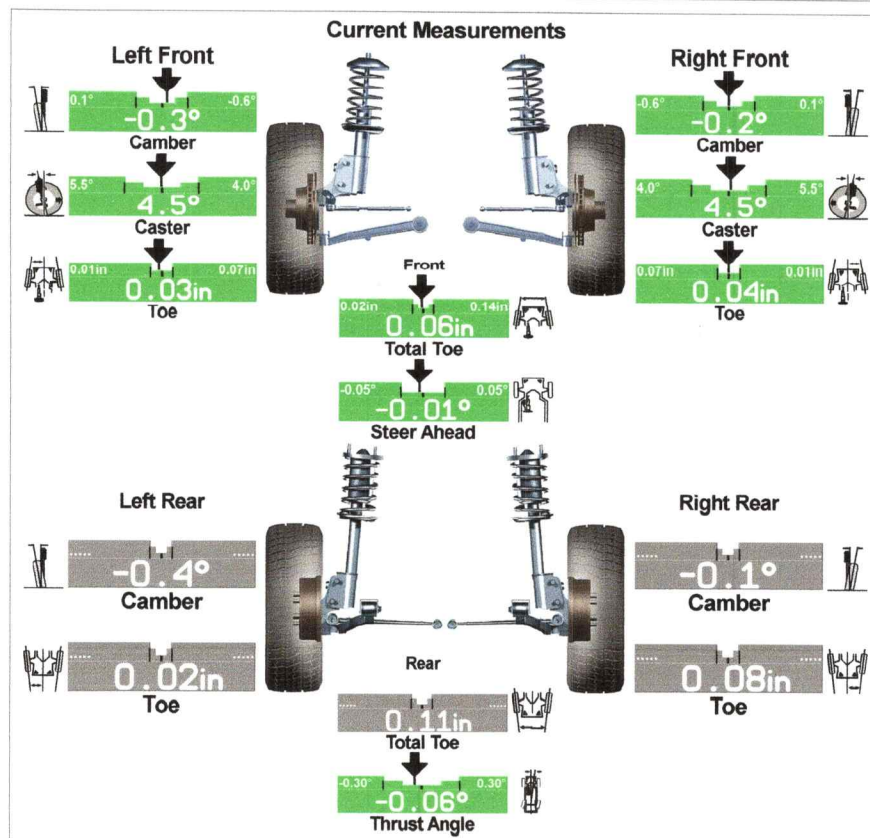

### Jeep : Gladiator Pickup : 2020-23 (JT) : Rubicon (Modified Specification) ExpressAlign Total Alignment

• One or more values are not within specification. Tire wear, handling and safety problems may result.

Jeep : Gladiator Pickup : 2020-23 (JT) : Rubicon (Modified Specification)  
ExpressAlign Total Alignment

FACTORY  
CAMBER SPEC  
-0.25  
CASTER  
4.45°  
TOE  
0.08