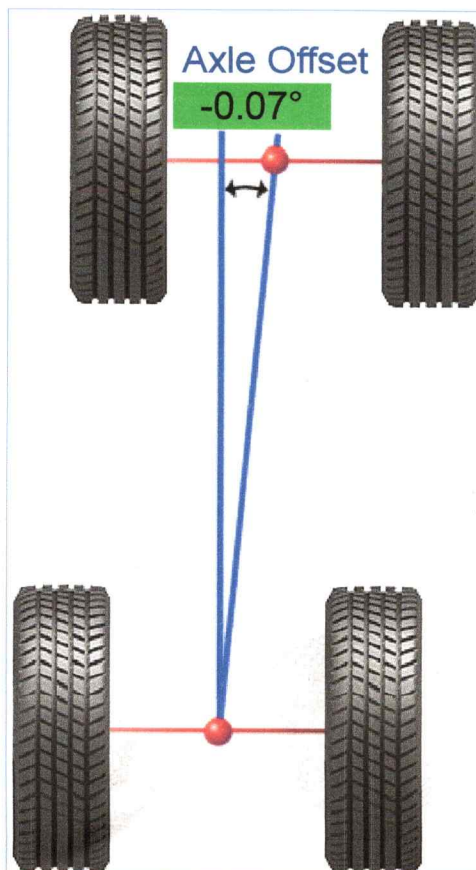

### Jeep : Gladiator Pickup : 2020-23 (JT) : Rubicon (Modified Specification) ExpressAlign Total Alignment

• One or more values are not within specification. Tire wear, handling and safety problems may result.

Jeep : Gladiator Pickup : 2020-23 (JT) : Rubicon (Modified Specification)  
ExpressAlign Total Alignment

FACTORY  
CAMBER SPEC  
-0.25  
CASTER  
4.45°  
TOE  
0.08