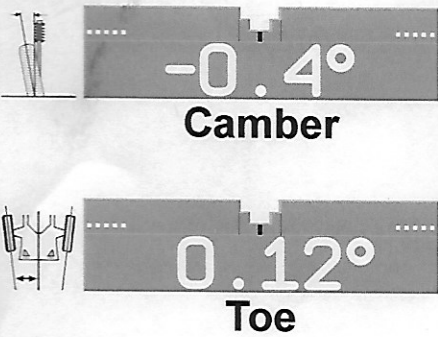

Jeep 2020-21 Gladiator JT Rubicon

Current Measurements

Left Front

Right Front

Left Rear

Right Rear