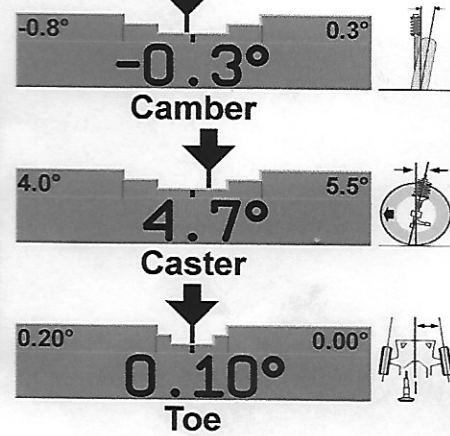

Jeep 2020-21 Gladiator JT Rubicon

Current Measurements

Left Front

Right Front

Left Rear

Right Rear