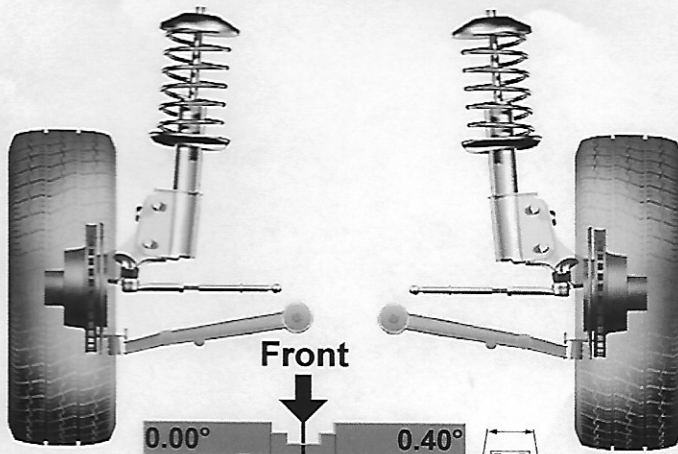

Jeep 2020-21 Gladiator JT Rubicon

Current Measurements

Left Front

Right Front

Left Rear

Right Rear