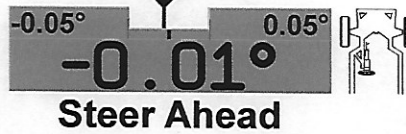

Jeep 2020-21 Gladiator JT Rubicon

Current Measurements

Left Front

Right Front

Left Rear

Right Rear