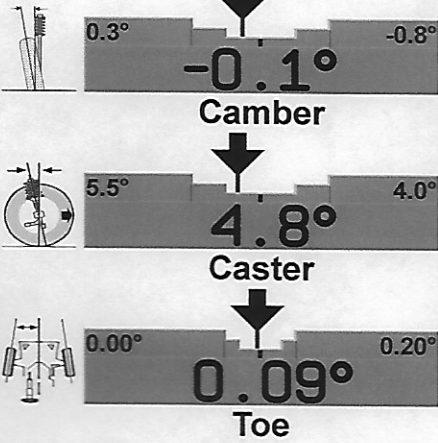

Jeep 2020-21 Gladiator JT Rubicon

Current Measurements

Left Front

Right Front

Left Rear

Right Rear