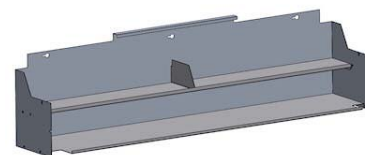

Dark Gray Headliner

Interior Light Option

12V LED Dome Light & Center
Rope Light

Prop Switch

Prop Switch For 12V LED Dome
Light & Center Rope Light

***Tool Box / Divider Driver
Side***

Diamond Plate Toolbox with
Divider

***Tool Box / Divider
Passenger Side***

Diamond Plate Toolbox with
Divider

Roof Rack
HD Series Roof Rack

Additional Accessories

CargoGlide Option
CargoGlide 1500XL - 1500 lb Capacity

Disclaimer: Requesting a quote is not an order. Orders will be placed through and by your local A.R.E. dealer. Information provided throughout the build your own can be changed with the A.R.E. dealer you are sending the quote to. Availability of options is subject to change and is specific to truck make and model. Options listed throughout the build your own are not available on all truck makes and models. A.R.E. reserves the right to change options and availability at any time without notice.