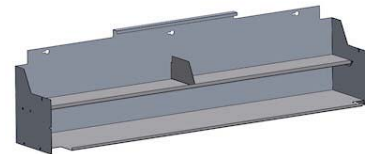

Dark Gray Headliner

Interior Light Option

12V LED Dome Light & Center
Rope Light

Prop Switch

Prop Switch For 12V LED Dome
Light & Center Rope Light

***Tool Box / Divider Driver
Side***

Diamond Plate Toolbox with
Divider

***Tool Box / Divider
Passenger Side***

Diamond Plate Toolbox with
Divider

Roof Rack
HD Series Roof Rack

Additional Accessories

CargoGlide Option
CargoGlide 1500XL - 1500 lb Capacity

Disclaimer: Requesting a quote is not an order. Orders will be placed through and by your local A.R.E. dealer. Information provided throughout the build your own can be changed with the A.R.E. dealer you are sending the quote to. Availability of options is subject to change and is specific to truck make and model. Options listed throughout the build your own are not available on all truck makes and models. A.R.E. reserves the right to change options and availability at any time without notice.