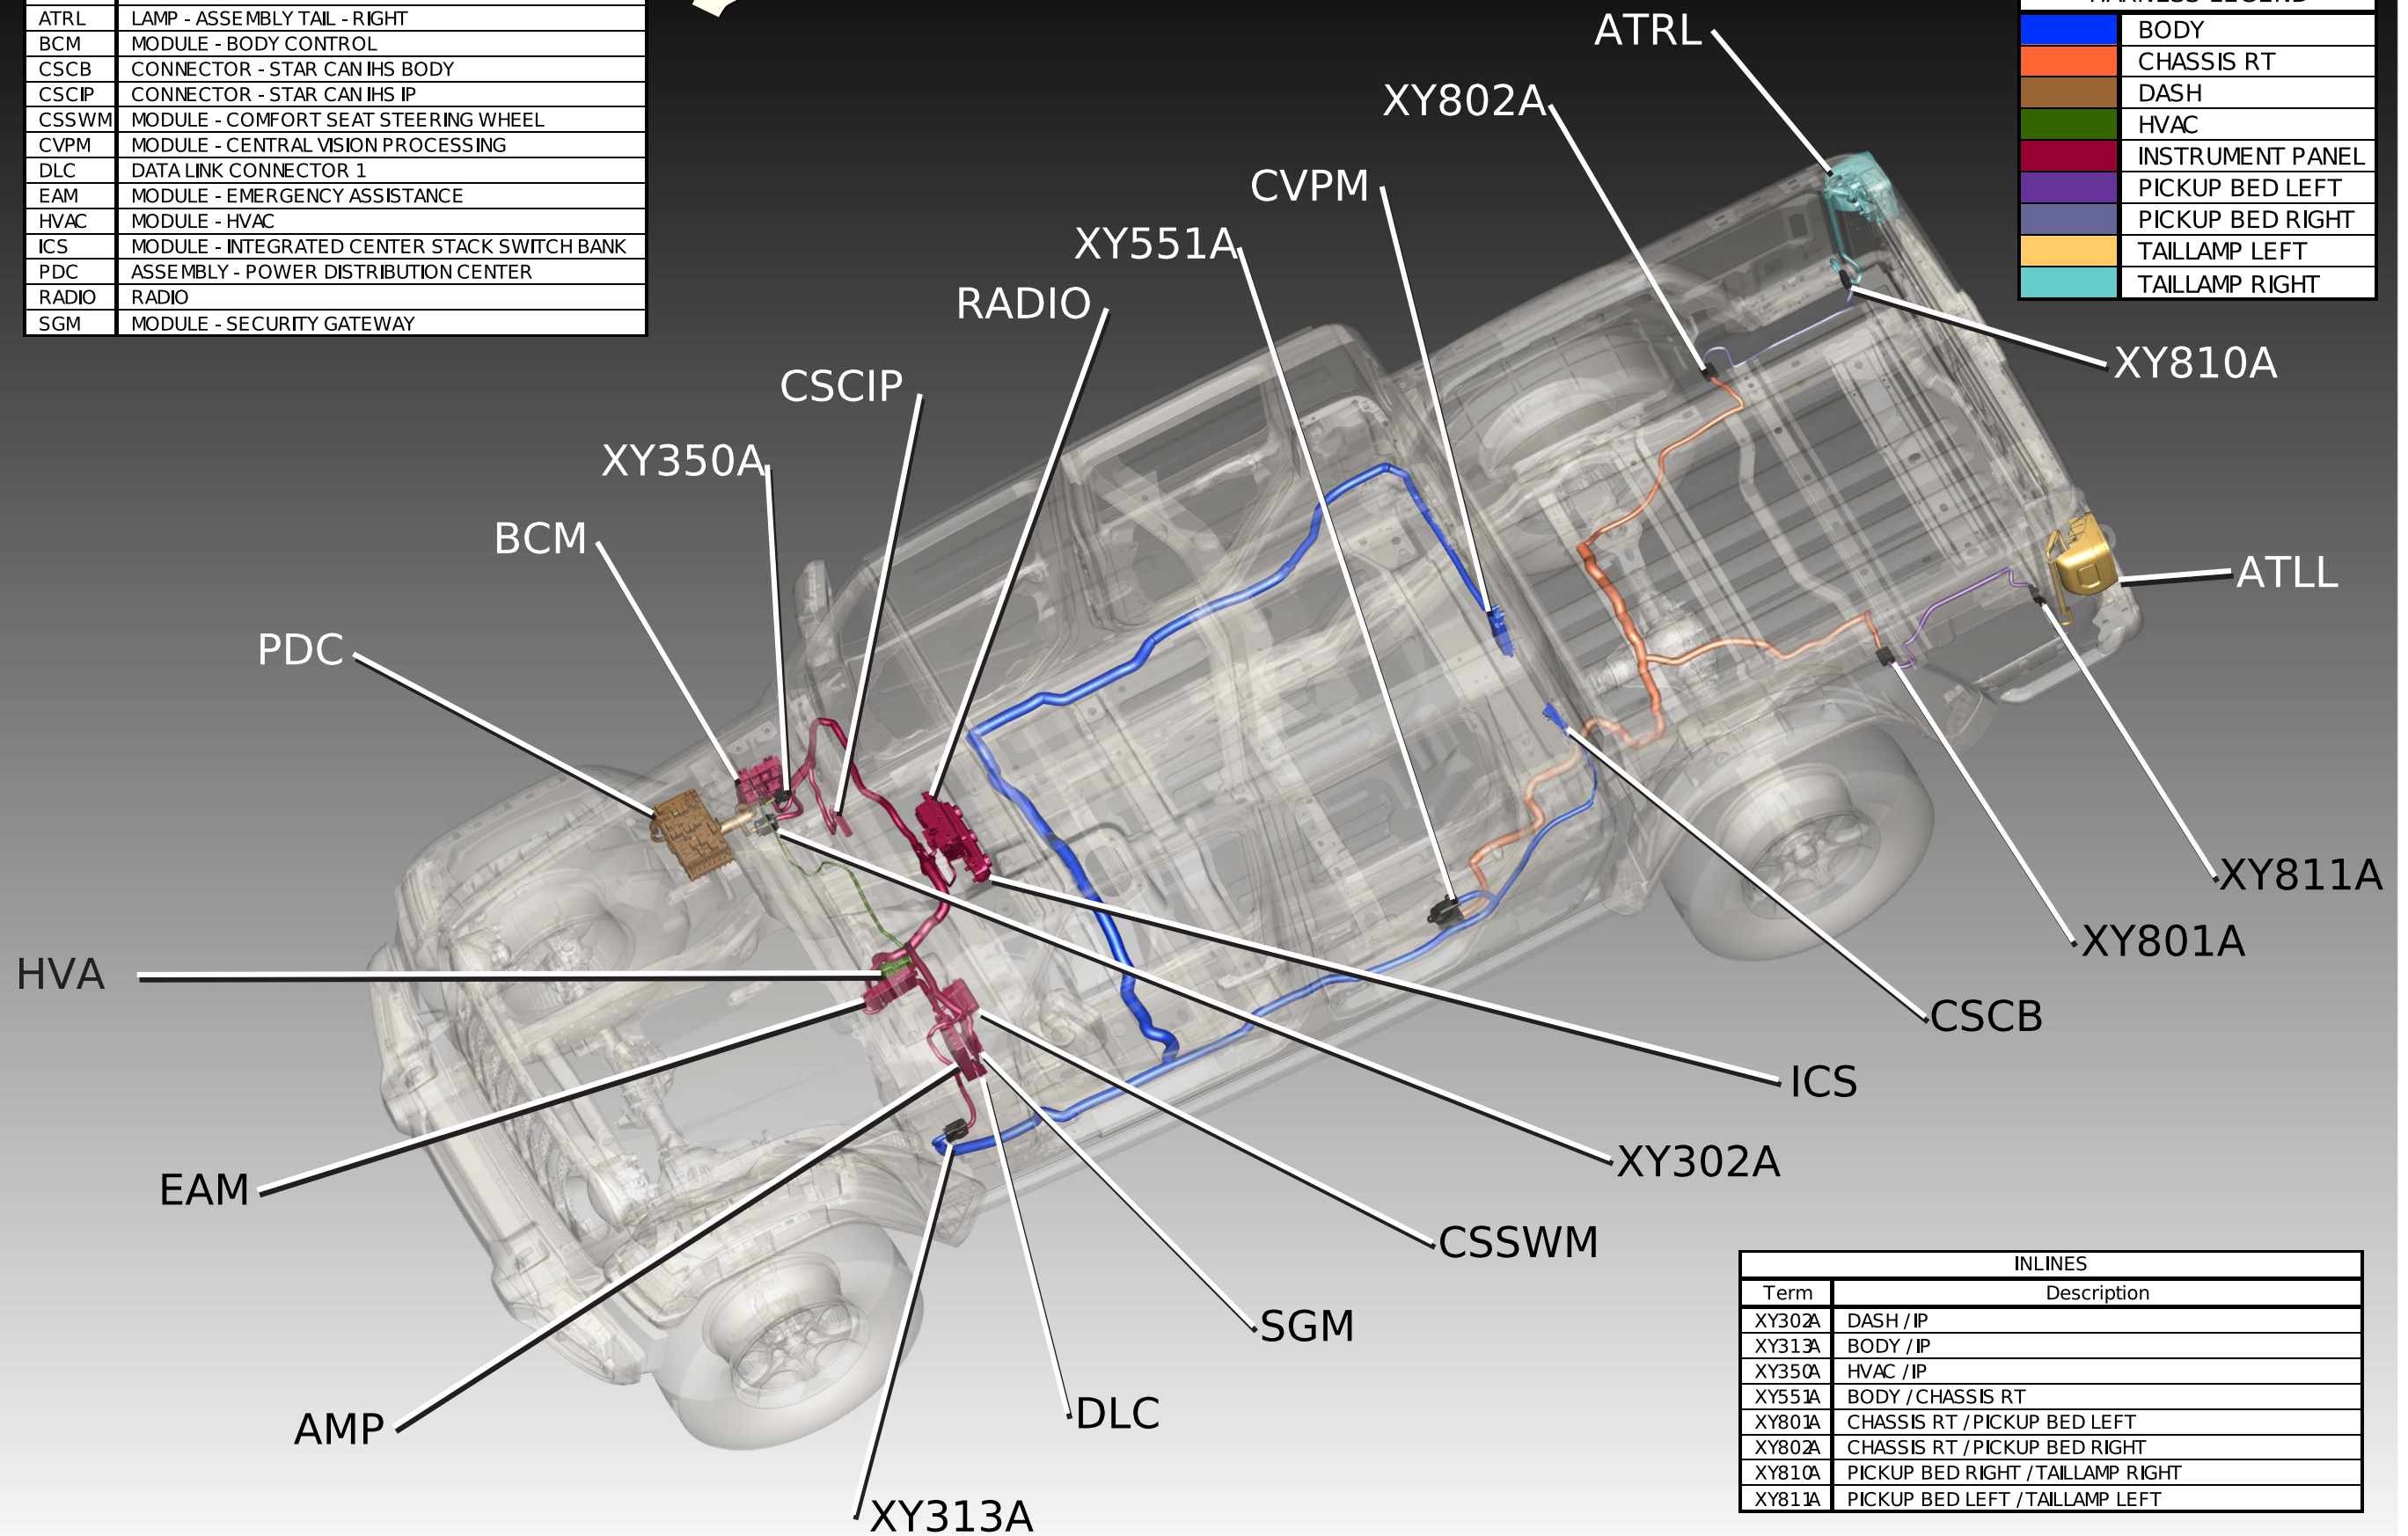

DEVICES	
Term	Description
AMP	AMPLIFIER - RADIO
ATLL	LAMP - ASSEMBLY TAIL - LEFT
ATRL	LAMP - ASSEMBLY TAIL - RIGHT
BCM	MODULE - BODY CONTROL
CSCB	CONNECTOR - STAR CAN IHS BODY
CSCIP	CONNECTOR - STAR CAN IHS IP
CSSWM	MODULE - COMFORT SEAT STEERING WHEEL
CVPM	MODULE - CENTRAL VISION PROCESSING
DLC	DATA LINK CONNECTOR 1
EAM	MODULE - EMERGENCY ASSISTANCE
HVAC	MODULE - HVAC
ICS	MODULE - INTEGRATED CENTER STACK SWITCH BANK
PDC	ASSEMBLY - POWER DISTRIBUTION CENTER
RADIO	RADIO
SGM	MODULE - SECURITY GATEWAY

# JEEP WRANGLER PICKUP (JT)

HARNES LEGEND	
<span style="color: blue;">█</span>	BODY
<span style="color: orange;">█</span>	CHASSIS RT
<span style="color: brown;">█</span>	DASH
<span style="color: green;">█</span>	HVAC
<span style="color: red;">█</span>	INSTRUMENT PANEL
<span style="color: purple;">█</span>	PICKUP BED LEFT
<span style="color: blue;">█</span>	PICKUP BED RIGHT
<span style="color: yellow;">█</span>	TAILLAMP LEFT
<span style="color: cyan;">█</span>	TAILLAMP RIGHT

INLINES	
Term	Description
XY302A	DASH / IP
XY313A	BODY / IP
XY350A	HVAC / IP
XY551A	BODY / CHASSIS RT
XY801A	CHASSIS RT / PICKUP BED LEFT
XY802A	CHASSIS RT / PICKUP BED RIGHT
XY810A	PICKUP BED RIGHT / TAILLAMP RIGHT
XY811A	PICKUP BED LEFT / TAILLAMP LEFT

## CAN IHS Network Topology