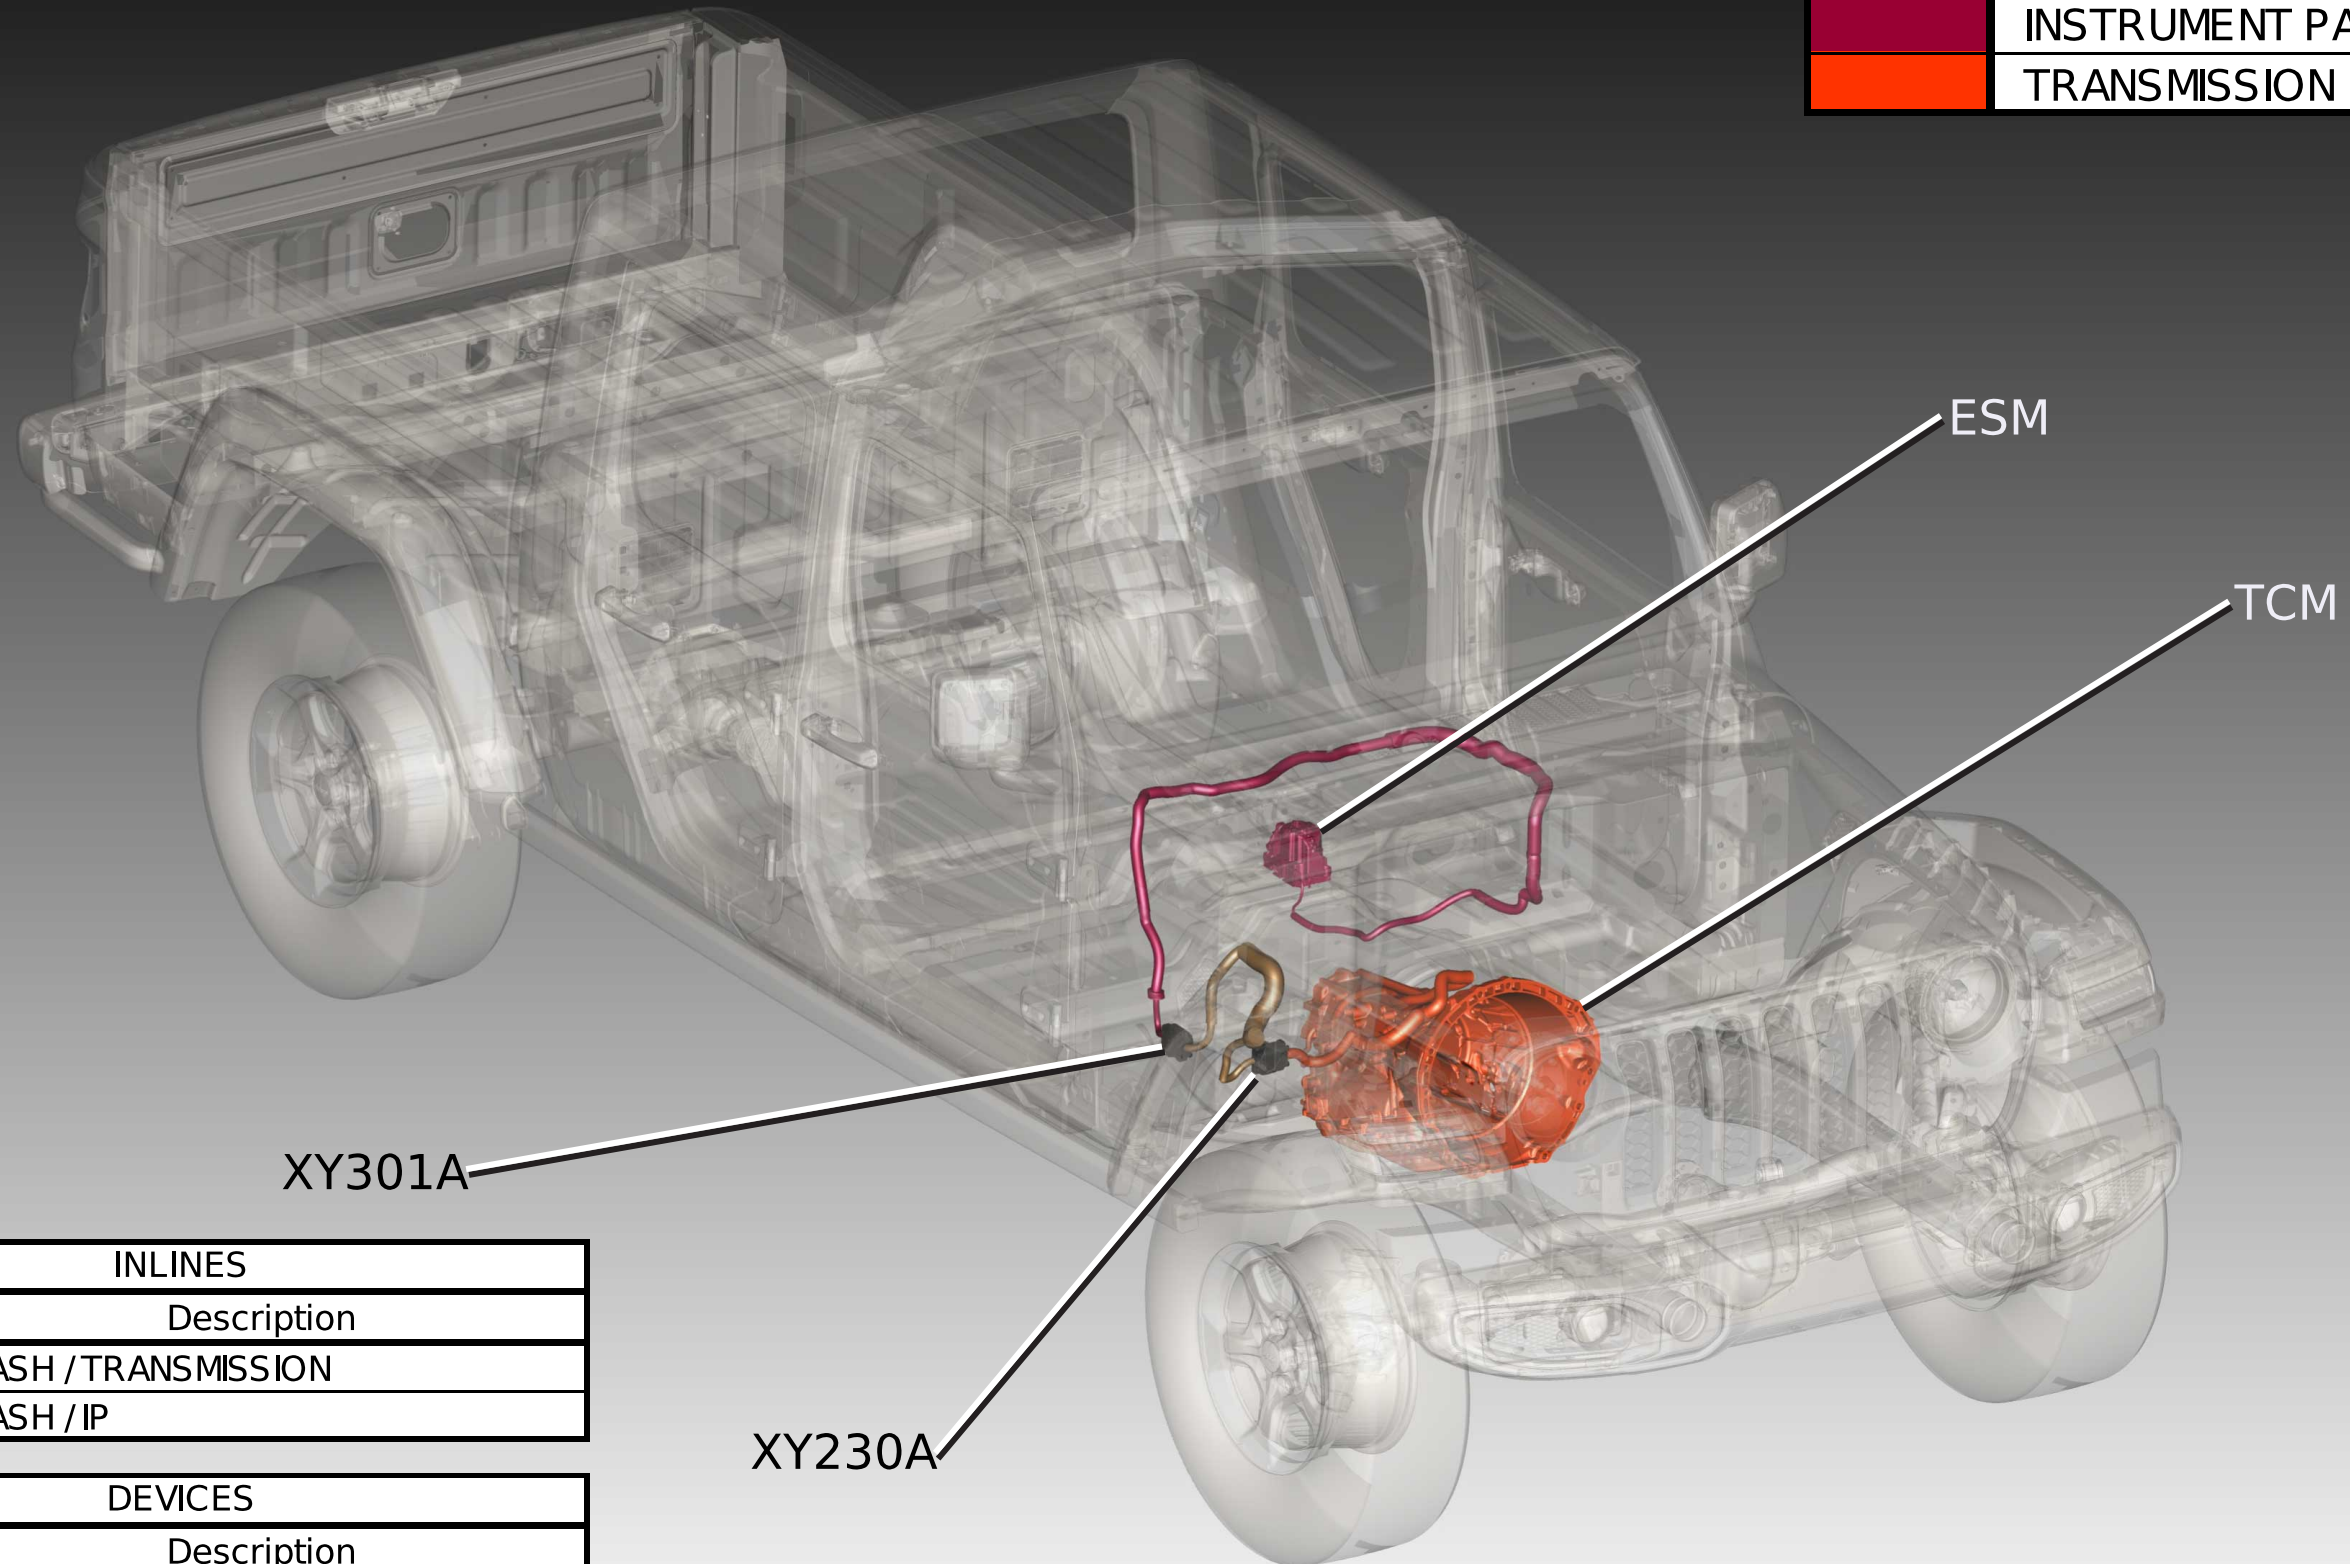

Click on Device to access
Additional Information

JEEP WRANGLER PICKUP (JT)

HARNESS LEGEND

	DASH
	INSTRUMENT PANEL
	TRANSMISSION

INLINES	
Term	Description
XY230A	DASH / TRANSMISSION
XY301A	DASH / IP

DEVICES	
Term	Description
ESM	MODULE - ELECTRONIC SHIFT
TCM	MODULE - TRANSMISSION CONTROL

CAN Private Network Topology