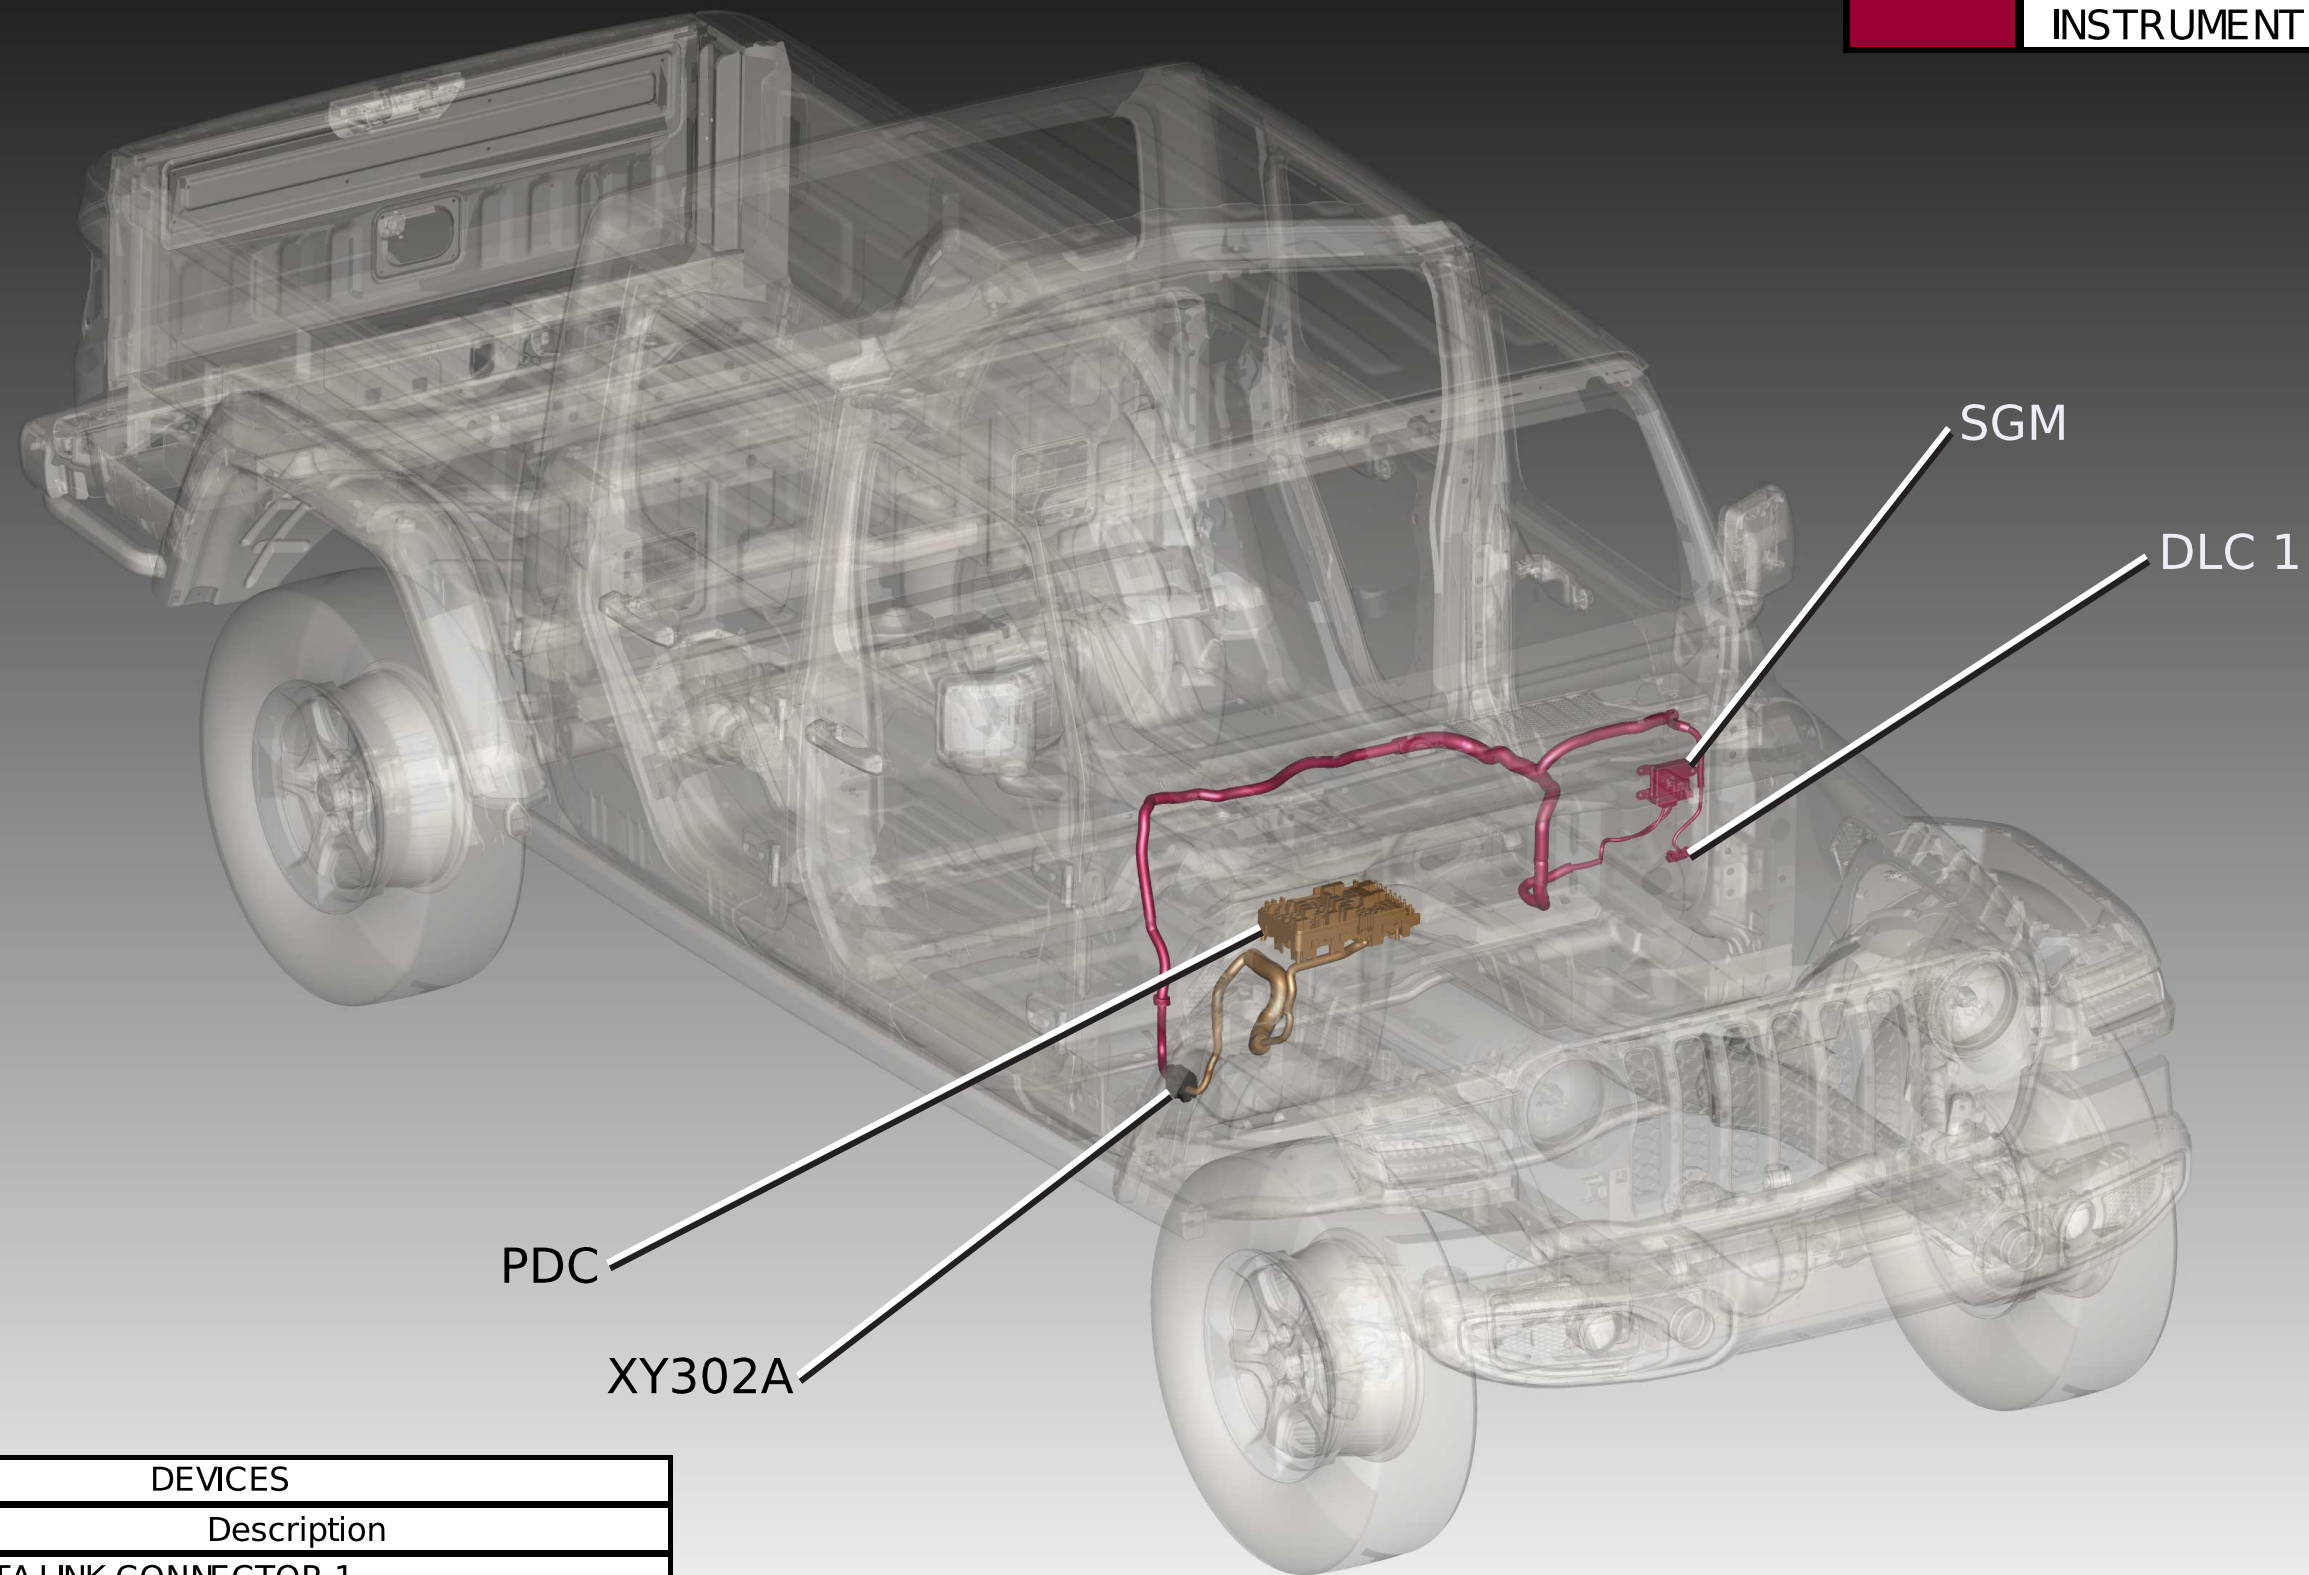

INLINES	
Term	Description
XY302A	DASH / IP

Click on Device to access Additional Information

JEEP WRANGLER PICKUP (JT)

HARNES LEGEND	
	DASH
	INSTRUMENT PANEL

DEVICES	
Term	Description
DLC 1	DATA LINK CONNECTOR 1
PDC	ASSEMBLY - POWER DISTRIBUTION CENTER
SGM	MODULE - SECURITY GATEWAY

DLC Network Topology