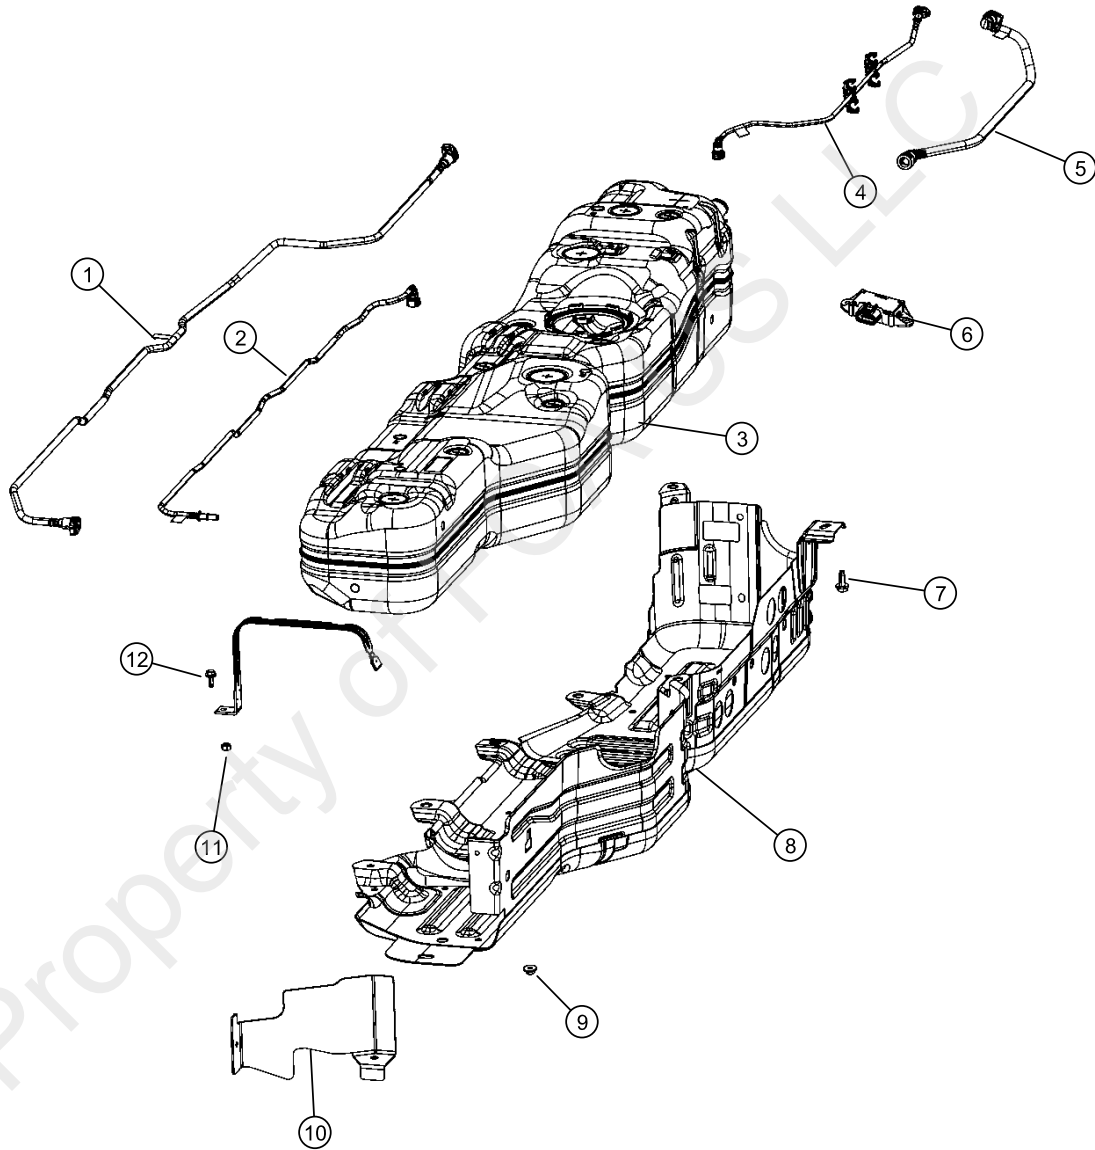

014 - Fuel 105 - Fuel Tank and Related Parts

Dealer Comments:

014 - Fuel 105 - Fuel Tank and Related Parts

Pos	Description	Part Number	Qty	Eng	Trans	Line
1	HOSE, Purge	68332307AB	1	ERC		J U
2	TUBE, Fuel Supply	68332306AB	1	ERC		J U
3	TANK, Fuel	68332305AB	1	ERC		J U
4	TUBE, Fuel Vapor Recirculation	68365820AB	1	ERC		J U
5	TUBE, Fuel Vapor	68369897AA	1	ERC		J U
6	MODULE, Fuel Pump Control	68434538AA	1	ERC		J U
7	SCREW AND WASHER, Hex Head, Skid Plate To Frame	06104444AA	7	ERC		J U
8	SKID PLATE, Fuel Tank	68332308AA	1	ERC		J U
9	NUT, Hex Flange, M8x1.25, Skid Plate To Trans Bar	06101831	1	ERC		J U
10	SHIELD, Deflector	68357604AC	1	ERC		J U
11	NUT, Hex Weld, M8x1.25	06101916	2	ERC		J U
12	BOLT AND WASHER, Hex Head, M8X1.25X25.00	06104386AA	1	ERC		J U