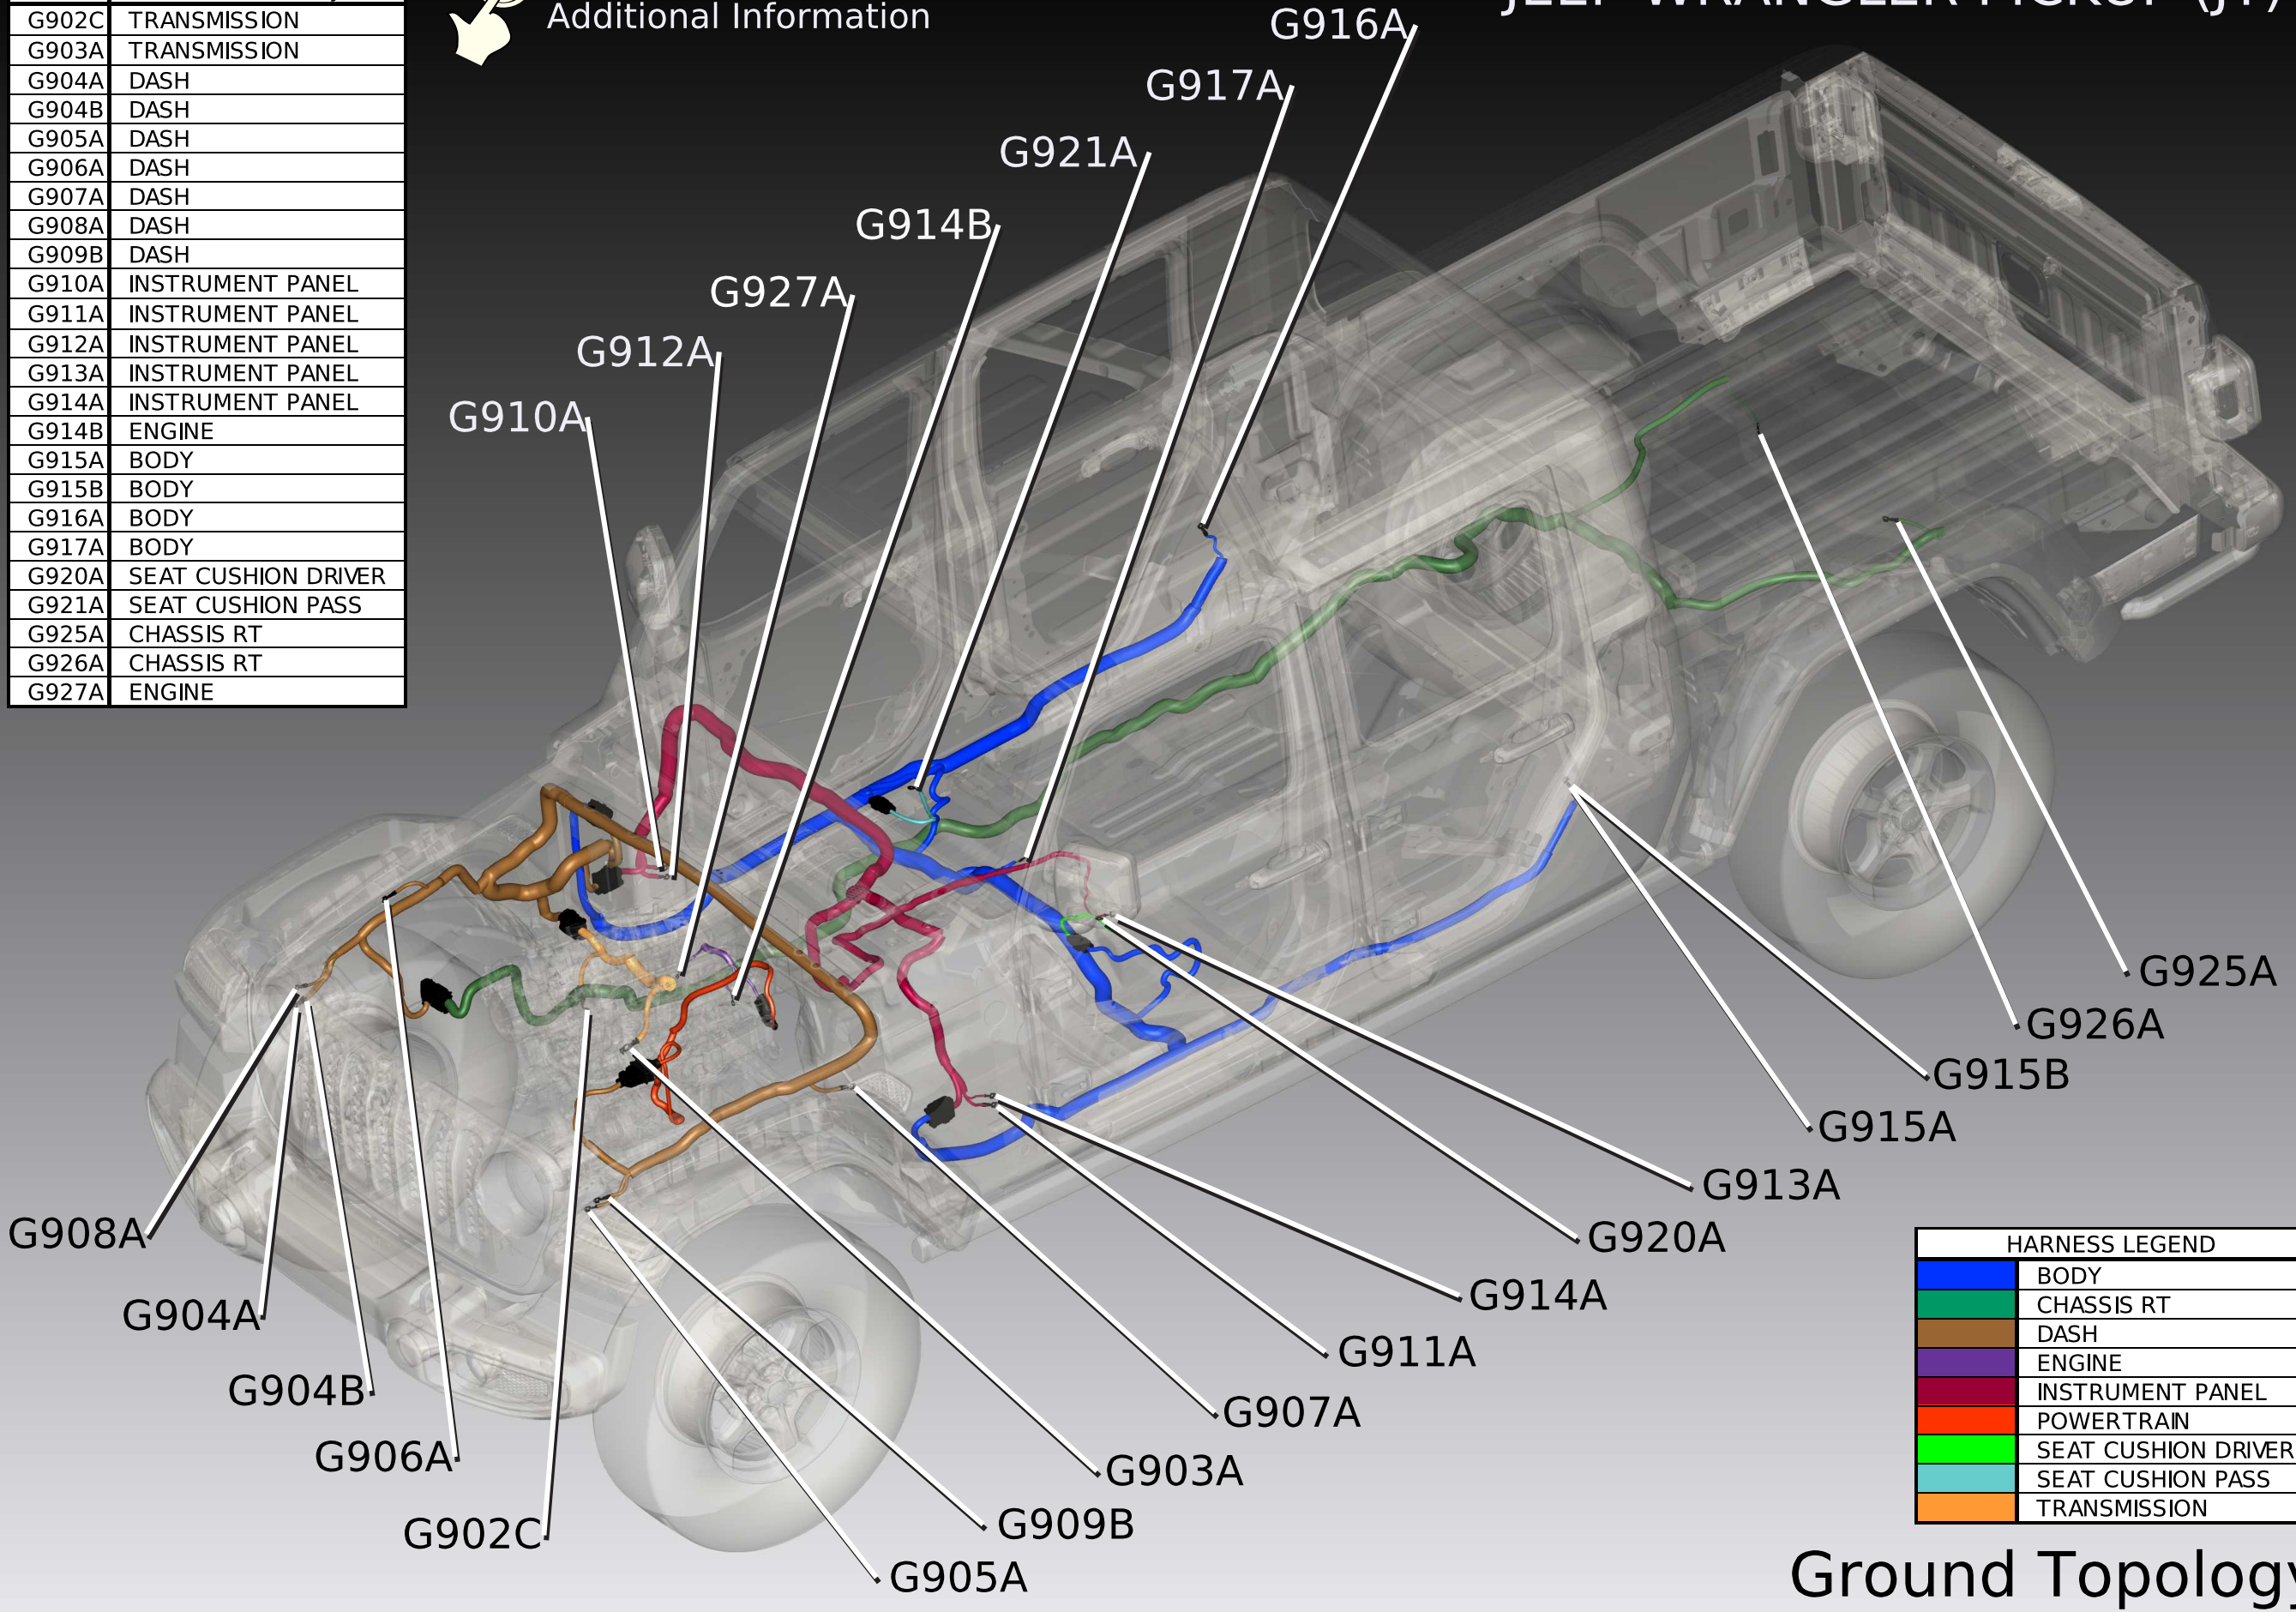

GROUNDS	
Ground	Harness Family
G902C	TRANSMISSION
G903A	TRANSMISSION
G904A	DASH
G904B	DASH
G905A	DASH
G906A	DASH
G907A	DASH
G908A	DASH
G909B	DASH
G910A	INSTRUMENT PANEL
G911A	INSTRUMENT PANEL
G912A	INSTRUMENT PANEL
G913A	INSTRUMENT PANEL
G914A	INSTRUMENT PANEL
G914B	ENGINE
G915A	BODY
G915B	BODY
G916A	BODY
G917A	BODY
G920A	SEAT CUSHION DRIVER
G921A	SEAT CUSHION PASS
G925A	CHASSIS RT
G926A	CHASSIS RT
G927A	ENGINE

Click on Device to access Additional Information

# JEEP WRANGLER PICKUP (JT)

HARNES LEGEND	
Blue	BODY
Green	CHASSIS RT
Brown	DASH
Purple	ENGINE
Red	INSTRUMENT PANEL
Orange	POWERTRAIN
Light Green	SEAT CUSHION DRIVER
Light Blue	SEAT CUSHION PASS
Yellow	TRANSMISSION

Ground Topology