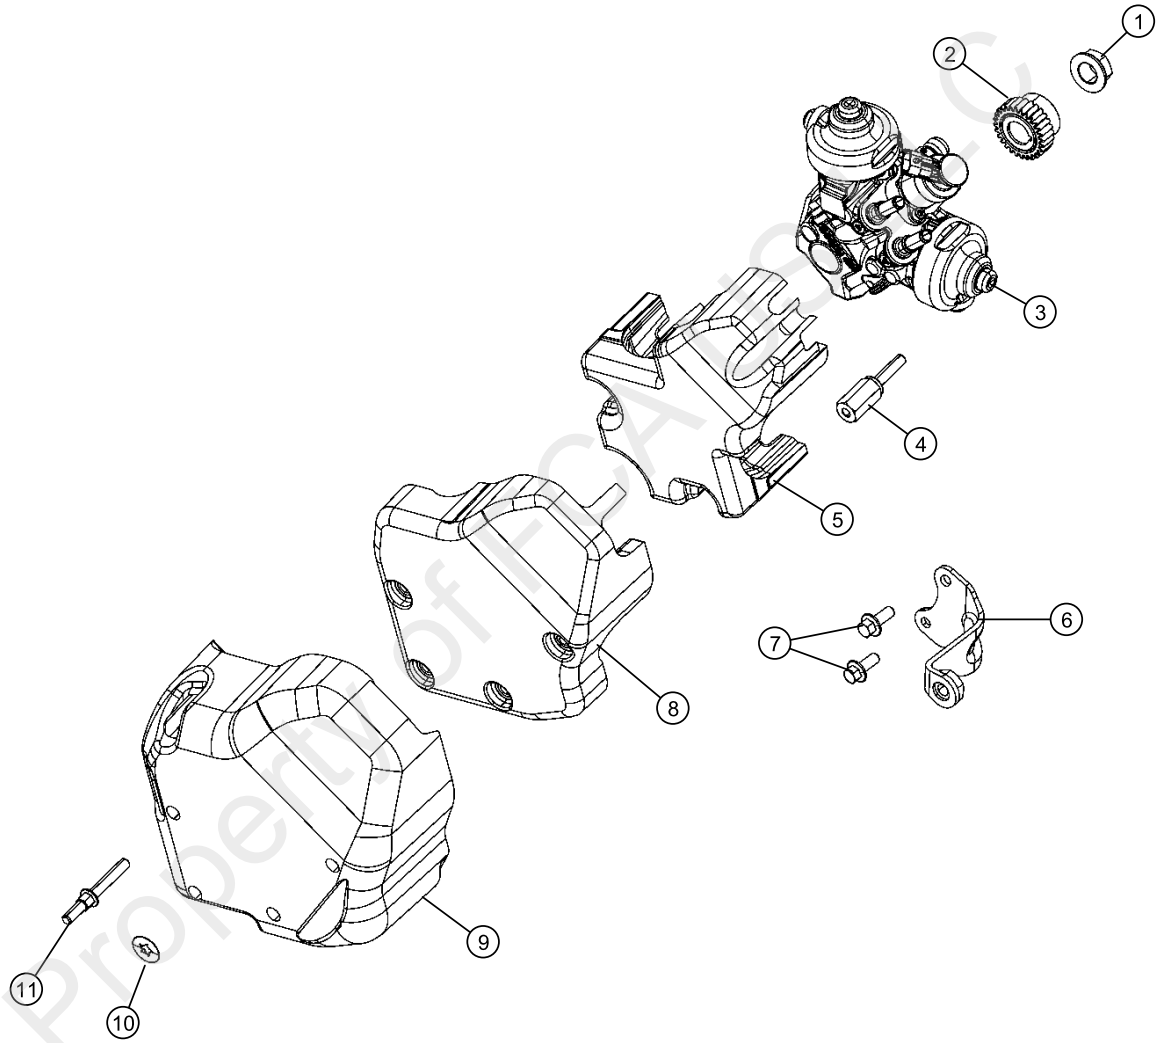

014 - Fuel 515 - Fuel Injection Pump, Fuel Injection Plumbing

Dealer Comments:

014 - Fuel 515 - Fuel Injection Pump, Fuel Injection Plumbing

Pos	Description	Part Number	Qty	Eng	Trans	Line
1	NUT, Fuel Injection Pump	68148327AA	1	EXJ	DFV	J U
2	GEAR, Injection Pump	68289932AA	1	EXJ	DFV	J U
3	PUMP, Fuel Injection	68211269AA	1	EXJ	DFV	J U
4	STUD, Fuel Pump	68490083AA	3	EXJ	DFV	J U
5	SILENCER, Fuel Pump	04627655AC	1	EXJ	DFV	J U
6	BRACKET, Mounting	68504207AA	1	EXJ	DFV	J U
7	BOLT, Hex Flange Head, M6x16	68504387AA	2	EXJ	DFV	J U
8	COVER	68211307AA	1	EXJ	DFV	J U
9	FOAM, Noise Vibration	68490096AA	1	EXJ	DFV	J U
10	NUT, M8	06102163AA	4	EXJ	DFV	J U
11	STUD, Double Ended	68499416AA	4	EXJ	DFV	J U
-12	VALVE, Fuel Pump Metering	68248412AA	1	EXJ	DFV	J U
-13	O RING, Fuel Injection Pump, Diesel	68211267AA	1	EXJ	DFV	J U