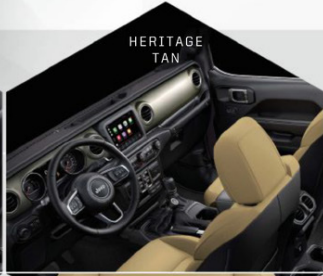

INTERIORS

SPORT

SOULMATE CLOTH
with Peak embossment, tonal stitching
and Silver Platinum-painted mid-bolster