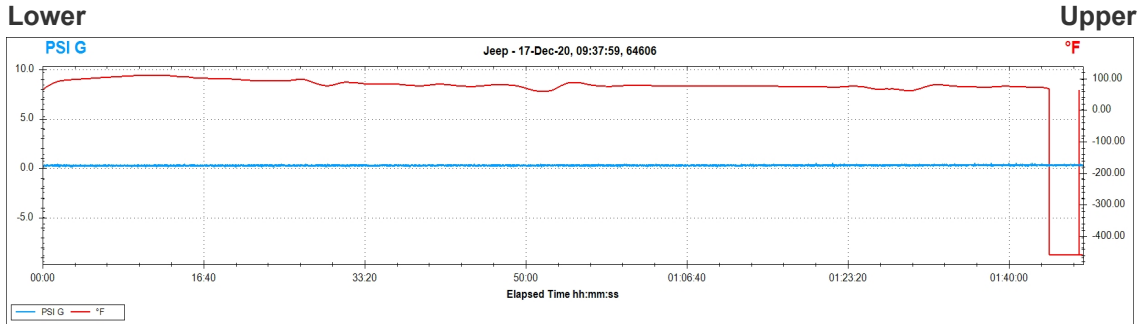

Data Collection Report

	Chassis	Left Scale	Right Scale
Serial Number	691568	690705	691188
Datatype		Lower	Upper
Units		PSI G	°F

	Chassis	Lower Module	Upper Module	BARO Module	Left Scale	Right Scale
Serial Number	691568	690705	691188		690705	691188
Model	NV	3KPSI	RTD100			
Message Store						
Userspan		1.00011	1.00000			
Offset						
Datatype					Lower	Upper
Units		PSI G	°F		PSI G	°F
Tare						
Average						
User Factor						
User Offset						
User Resolution						
Firmware Version	R080016	R090009	R100006			
Calibration Due		19-Nov-20	19-Nov-20			
Run Index	1					
Run Start Time			17-Dec-20/09:37:59			
Run Duration			1 hour 47 minutes 40 seconds			
Run Tag			Jeep			
Logging Interval	0.1					