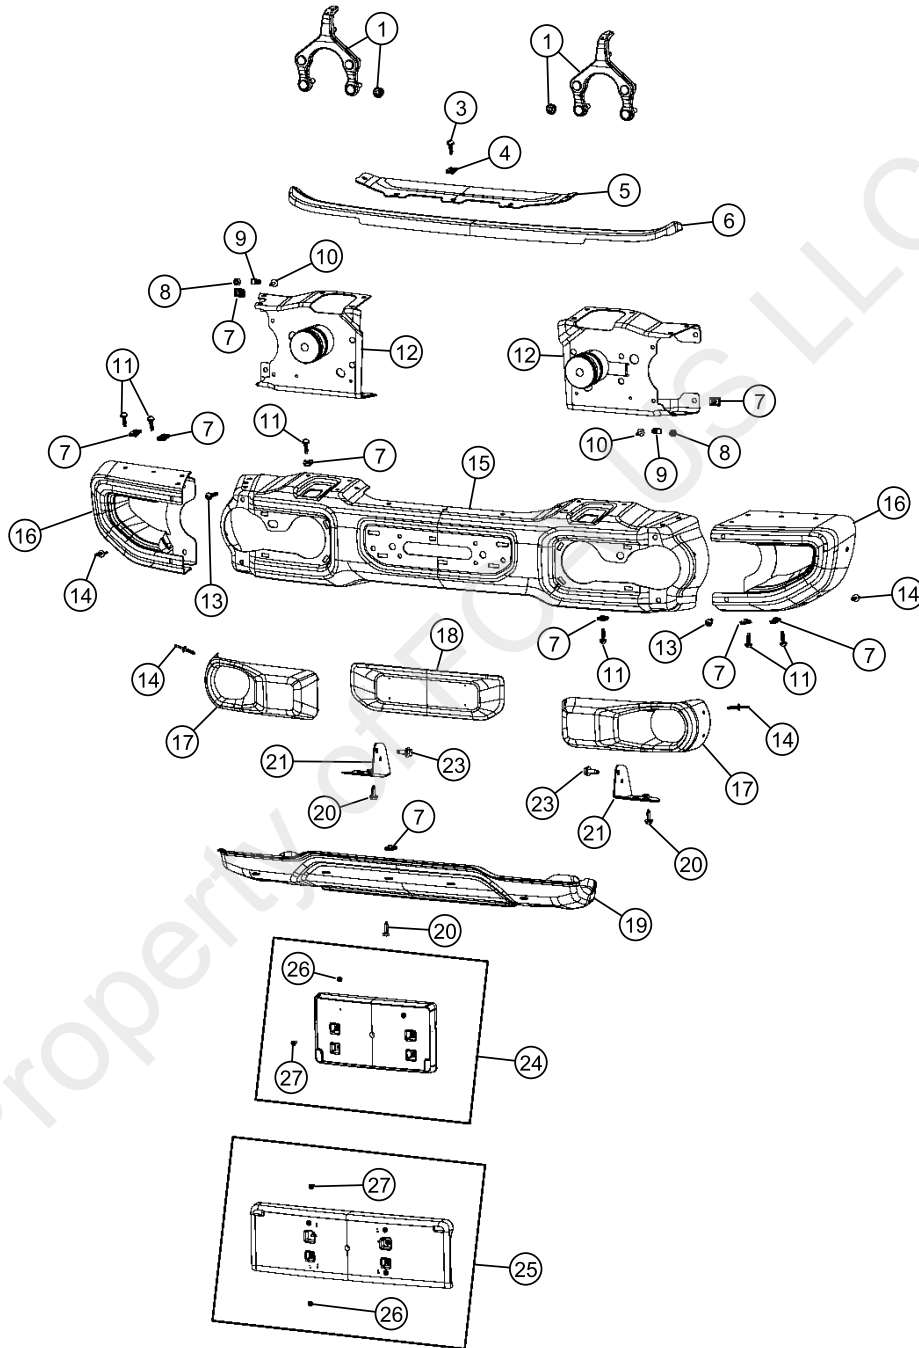

013 - Frame, Bumper and Fascia 210.04 - Bumper, Front, [MC6]

Dealer Comments:

013 - Frame, Bumper and Fascia 210.04 - Bumper, Front, [MC6]

Pos	Description	Part Number	Qty	Eng	Trans	Line
1	HOOK, Tow, See Group 013-505, (Reference Only)					
-2	RETAINER, Push On Locking Washer, [X86], [MC6], [XH6]	06100843	8			J U X
3	SCREW, M8X30, [X86], [MC6], [XH6], Winch Cover To Shell	68355472AA	5			J U X
4	NUT, U Type Multi Thread, M8 x 1.25, [X86], [MC6], [XH6], Winch Cover To Shell	06105244AA	5			J U X
5	COVER, Bumper, [X86], [MC6], [XH6]	68293946AA	1			J U X
6	PANEL, CLOSEOUT, [X86], [MC6]	6BU43RXFAC	1			J U X
7	NUT, U Type Multi Thread, M8 x 1.25					
7	NUT, U Type Multi Thread, M8 x 1.25, [X86], [MC6], [XH6], Pods To GAWR Brackets	06105244AA	10			J U X
7	NUT, U Type Multi Thread, M8 x 1.25, [X86], [MC6], [XH6], Pods To Shell	06105244AA	8			J U X
7	NUT, U Type Multi Thread, M8 x 1.25, [X86], [MC6], [XH6], Shell To Mounting Brackets	06105244AA	10			J U X
7	NUT, U Type Multi Thread, M8 x 1.25, [X86], [MC6], [XH6], GAWR Bracket To Shell	06105244AA	4			J U X
7	NUT, U Type Multi Thread, M8 x 1.25, [X86], [MC6], [XH6], Skid Plate To Shell	06105244AA	5			J U X
8	NUT, Hex Weld, M8x1.25, Pods To Shell, [X86], [MC6], [XH6]	06101916	4			J U X
9	NUT, U, Fog Lamp To Mounting Bracket, [X86], [MC6], [XH6]	06509394AA	4			J U X
10	BOLT AND WASHER, Hex Head, M6X1.00.X25.00, Fog Lamp To Mounting Bracket, [X86], [MC6], [XH6]	06105098AA	4			J U X
11	SCREW, M8X30					
11	SCREW, M8X30, [X86], [MC6], [XH6], Pods To GAWR Brackets	68355472AA	10			J U X
11	SCREW, M8X30, [X86], [MC6], [XH6], Pods To Shell	68355472AA	8			J U X
11	SCREW, M8X30, [X86], [MC6], [XH6], Shell To Mounting Brackets	68355472AA	10			J U X
11	SCREW, M8X30, [X86], [MC6], [XH6], GAWR Bracket To Shell	68355472AA	4			J U X
12	BRACKET KIT, Bumper