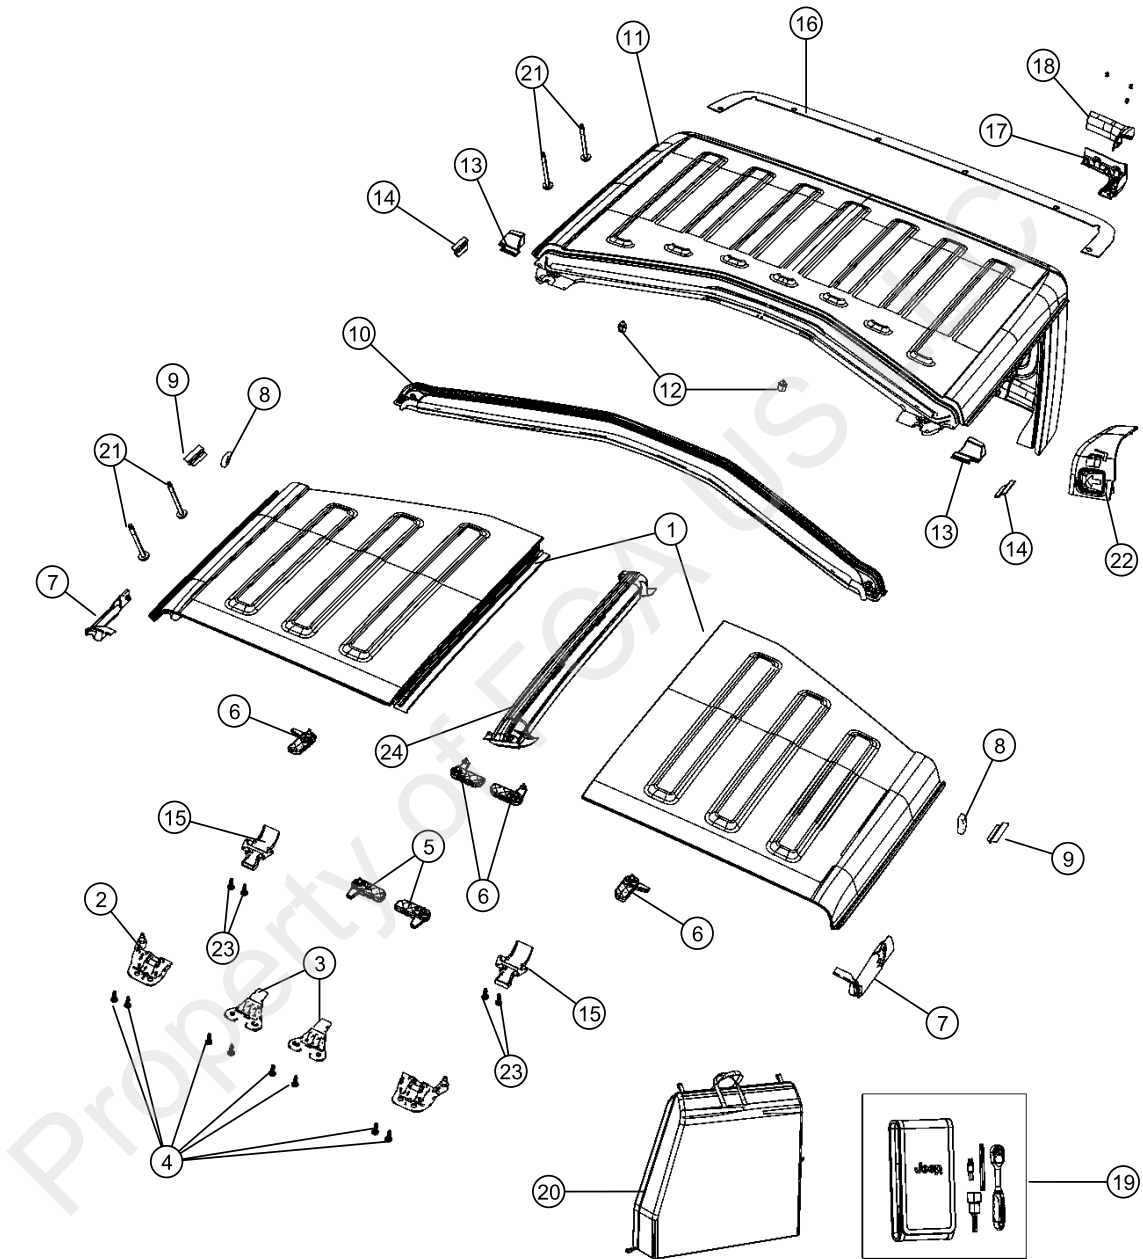

060 - Body Sheet Metal Except Doors 925 - Hard Top Attaching Parts

Dealer Comments:

060 - Body Sheet Metal Except Doors 925 - Hard Top Attaching Parts

Pos	Description	Part Number	Qty	Eng	Trans	Line
1	PANEL, Targa Top					
1	PANEL, Targa Top, Right, [-O0], [HT1]	5VN10RXFAM	1			J U
1	PANEL, Targa Top, [-O0], [HT3]	5VN10TZZAP	1			J U
1	PANEL, Targa Top, Left, [-O0], [HT3]	5VN11GW7AM	1			J U
1	PANEL, Targa Top, Left, [-O0], [HT1]	5VN11RXFAM	1			J U
2	BRACKET, Latch					
2	BRACKET, Latch, Right	68290476AA	1			J U
2	BRACKET, Latch, Left	68290477AA	1			J U
3	BRACKET, Latch					
3	BRACKET, Latch, Rear Right	68290524AA	1			J U
3	BRACKET, Latch, Rear Left	68290527AA	1			J U
3	BRACKET, Latch, Right	68421918AB	1			J U
3	BRACKET, Latch, Left	68421919AB	1			J U
4	SCREW AND WASHER, Torx Head, M8x1.25x28.0	06512230AA	4			J U
5	LEVER, Targa Panel					
5	LEVER, Targa Panel, [HT1]	68368568AD	1			J U
5	LEVER, Targa Panel, [HT3]	68368568AD	1			J U
6	LEVER, Targa Panel					
6	LEVER, Targa Panel, [HT3]	68368567AD	1			J U
6	LEVER, Targa Panel, [HT1]	68368567AD	1			J U
7	FOAM, TARGA FRONT CORNER					
7	FOAM, TARGA FRONT CORNER, Right, [HT3]	68443148AA	1			J U
7	FOAM, TARGA FRONT CORNER, Right, [HT1]	68443148AA	1			J U
7	FOAM, TARGA FRONT CORNER, Left, [HT3]	68443149AA	1			J U
7	FOAM, TARGA FRONT CORNER, Left, [HT1]	68443149AA	1			J U
8	FOAM, B-PILLAR REAR					
8	FOAM, B-PILLAR REAR, Right, [HT1]	68443146AA	1			J U
8	FOAM, B-PILLAR REAR, Right, [HT3]	68443146AA	1			J U
8	FOAM, B-PILLAR REAR, Left, [HT1]	68443147AA	1			J U
8	FOAM, B-PILLAR REAR, Left, [HT3]	68443147AA	1			J U
9	FOAM, REAR INNER					
9	FOAM, REAR INNER, Right, [HT3]	68443152AB	1			J U