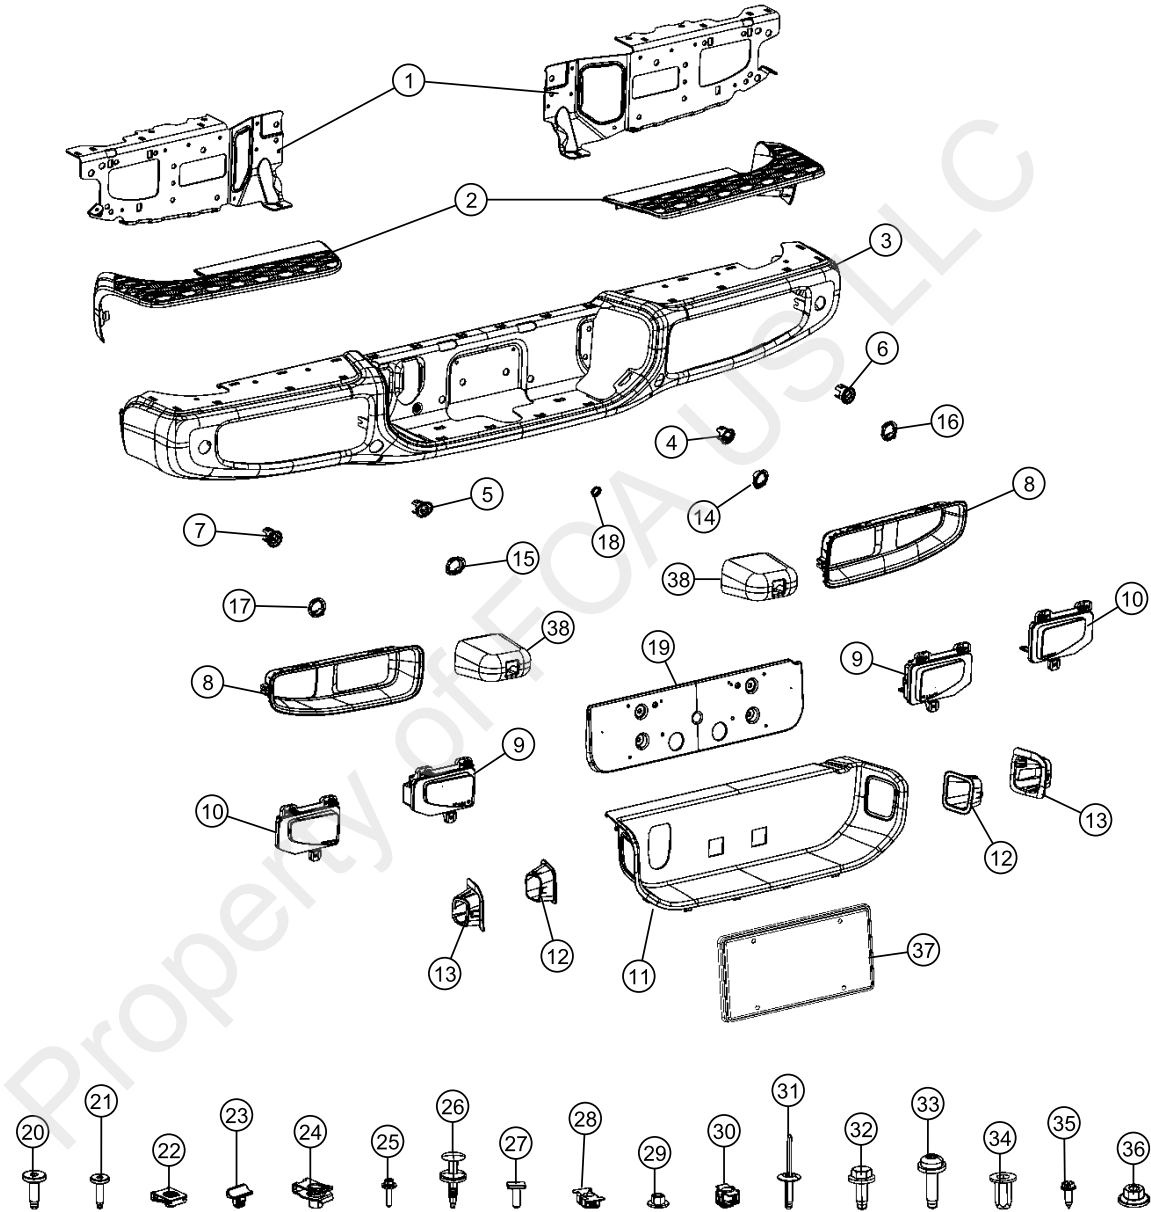

013 - Frame, Bumper and Fascia 310.01 - Bumper, Rear, [MD6]

Dealer Comments:

013 - Frame, Bumper and Fascia 310.01 - Bumper, Rear, [MD6]

Pos	Description	Part Number	Qty	Eng	Trans	Line
1	BRACKET, Rear Bumper					
1	BRACKET, Rear Bumper, Left, [X86], [MD6], [XAA], [XH6]	68341838AA	1			
1	BRACKET, Rear Bumper, Right, [X86], [MD6], [XAA], [XH6]	68355489AA	1			
2	STEP PAD, Rear Bumper					
2	STEP PAD, Rear Bumper, Right, [X86], [MD6], [XAA], [XH6]	68355486AA	1			
2	STEP PAD, Rear Bumper, Left, [X86], [MD6], [XAA], [XH6]	68355487AA	1			
3	BUMPER, Rear, [X86], [MD6], [XAA]	68341830AA	1			
4	BRACKET, Sensor Mounting, Right Center, [X86], [MD6], [XAA], [XH6]	68341888AA	1			
5	BRACKET, Sensor Mounting, Left Center, [X86], [MD6], [XAA], [XH6]	68341889AA	1			
6	BRACKET, Sensor Mounting, Right Outer, [X86], [MD6], [XAA], [XH6]	68341892AA	1			
7	BRACKET, Sensor Mounting, Left Outer, [X86], [MD6], [XAA], [XH6]	68341893AA	1			
8	BEZEL, REAR BUMPER					
8	BEZEL, REAR BUMPER, Right, [X86], [MD6], [XAA], [XH6]	68355490AA	1			
8	BEZEL, REAR BUMPER, Left, [X86], [MD6], [XAA], [XH6]	68355491AA	1			
9	LAMP, Rear Fog					
10	REFLECTOR, REAR BUMPER					
10	REFLECTOR, REAR BUMPER, Right, [X86], [MD6], [XAA], [XH6]	68338392AA	1			
10	REFLECTOR, REAR BUMPER, Left, [X86], [MD6], [XAA], [XH6]	68338393AA	1			
11	STEP PAD, Rear Bumper, [X86], [MD6], [XAA], [XH6]	68341877AA	1			
12	BEZEL, REAR BUMPER					
12	BEZEL, REAR BUMPER, Right, [X86], [MD6], [XAA], [XH6]	6TC48RXFAA	1			
12	BEZEL, REAR BUMPER, Left, [X86], [MD6], [XAA], [XH6]	6TC49RXFAA	1			
13	BRACKET, License Lamp					
13	BRACKET, License Lamp, Right, [X86], [MD6], [XAA], [XH6]	6TC50RXFAA	1