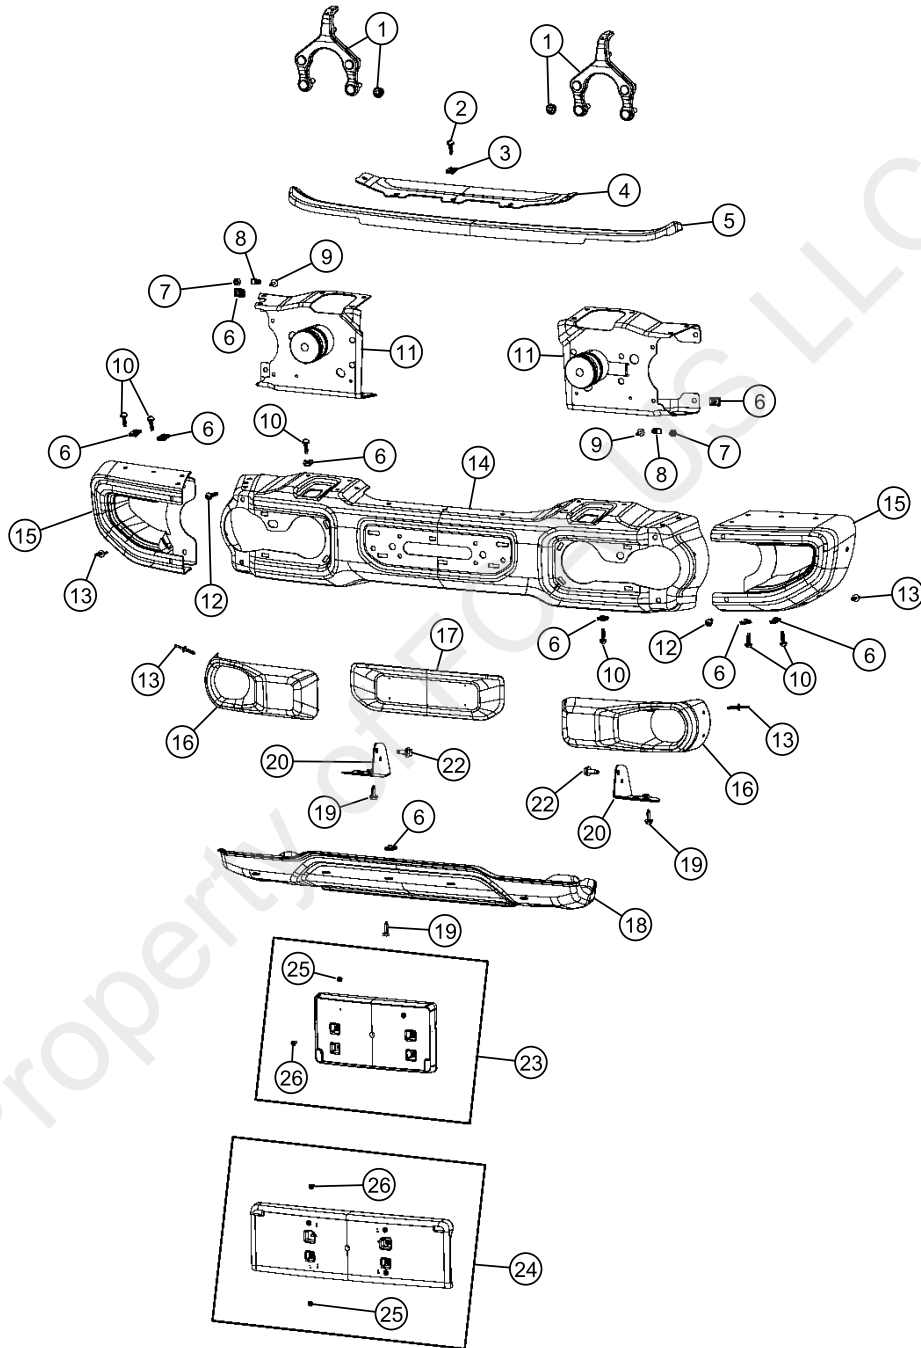

## 013 - Frame, Bumper and Fascia 210.04 - Bumper, Front, [MC6]

Pos	Description	Part Number	Qty	Eng	Trans	Line
1	HOOK, Tow, See Group 013-505, Right or Left, [X86], [MC6], [XH6]	68334760AA	2			J U
2	SCREW, M8X30, [X86], [MC6], [XH6], Winch Cover To Shell	68355472AA	5			J U
3	NUT, U Type Multi Thread, M8 x 1.25, [X86], [MC6], [XH6], Winch Cover To Shell	06105244AA	5			J U
4	COVER, Bumper, [X86], [MC6], [XH6]	68293946AA	1			J U
5	PANEL, CLOSEOUT, [X86], [MC6]	6BU43RXFAB	1			J U
6	NUT, U Type Multi Thread, M8 x 1.25					
6	NUT, U Type Multi Thread, M8 x 1.25, [X86], [MC6], [XH6], Pods To GAWR Brackets	06105244AA	10			J U
6	NUT, U Type Multi Thread, M8 x 1.25, [X86], [MC6], [XH6], Pods To Shell	06105244AA	8			J U
6	NUT, U Type Multi Thread, M8 x 1.25, [X86], [MC6], [XH6], Shell To Mounting Brackets	06105244AA	10			J U
6	NUT, U Type Multi Thread, M8 x 1.25, [X86], [MC6], [XH6], GAWR Bracket To Shell	06105244AA	4			J U
6	NUT, U Type Multi Thread, M8 x 1.25, [X86], [MC6], [XH6], Skid Plate To Shell	06105244AA	5			J U
7	NUT, Hex Weld, M8x1.25, [X86], [MC6], [XH6], Pods To Shell	06101916	4			J U
8	NUT, U, Fog Lamp To Mounting Bracket, [X86], [MC6], [XH6]	06509394AA	4			J U
9	BOLT AND WASHER, Hex Head, M6X1.00.X25.00, Fog Lamp To Mounting Bracket, [X86], [MC6], [XH6]	06105098AA	4			J U
10	SCREW, M8X30					
10	SCREW, M8X30, [X86], [MC6], [XH6], Pods To GAWR Brackets	68355472AA	10			J U
10	SCREW, M8X30, [X86], [MC6], [XH6], Pods To Shell	68355472AA	8			J U
10	SCREW, M8X30, [X86], [MC6], [XH6], Shell To Mounting Brackets	68355472AA	10			J U
10	SCREW, M8X30, [X86], [MC6], [XH6], GAWR Bracket To Shell	68355472AA	4			J U
11	BRACKET KIT, Bumper					
11	BRACKET KIT, Bumper, Right, [X86], [MC6], [XH6]	68325051AB	1			J U

Pos	Description	Part Number	Qty	Eng	Trans	Line
26	SCREW AND WASHER, Tapping Pan Head, M4.2X1.4X19.0, [MC6], [MDA]	06104610AA	4			J U
-27	NUT, Hex Flange Lock, M12X1.50, Bumper to Frame, [X86]	06104718AA	8			J U