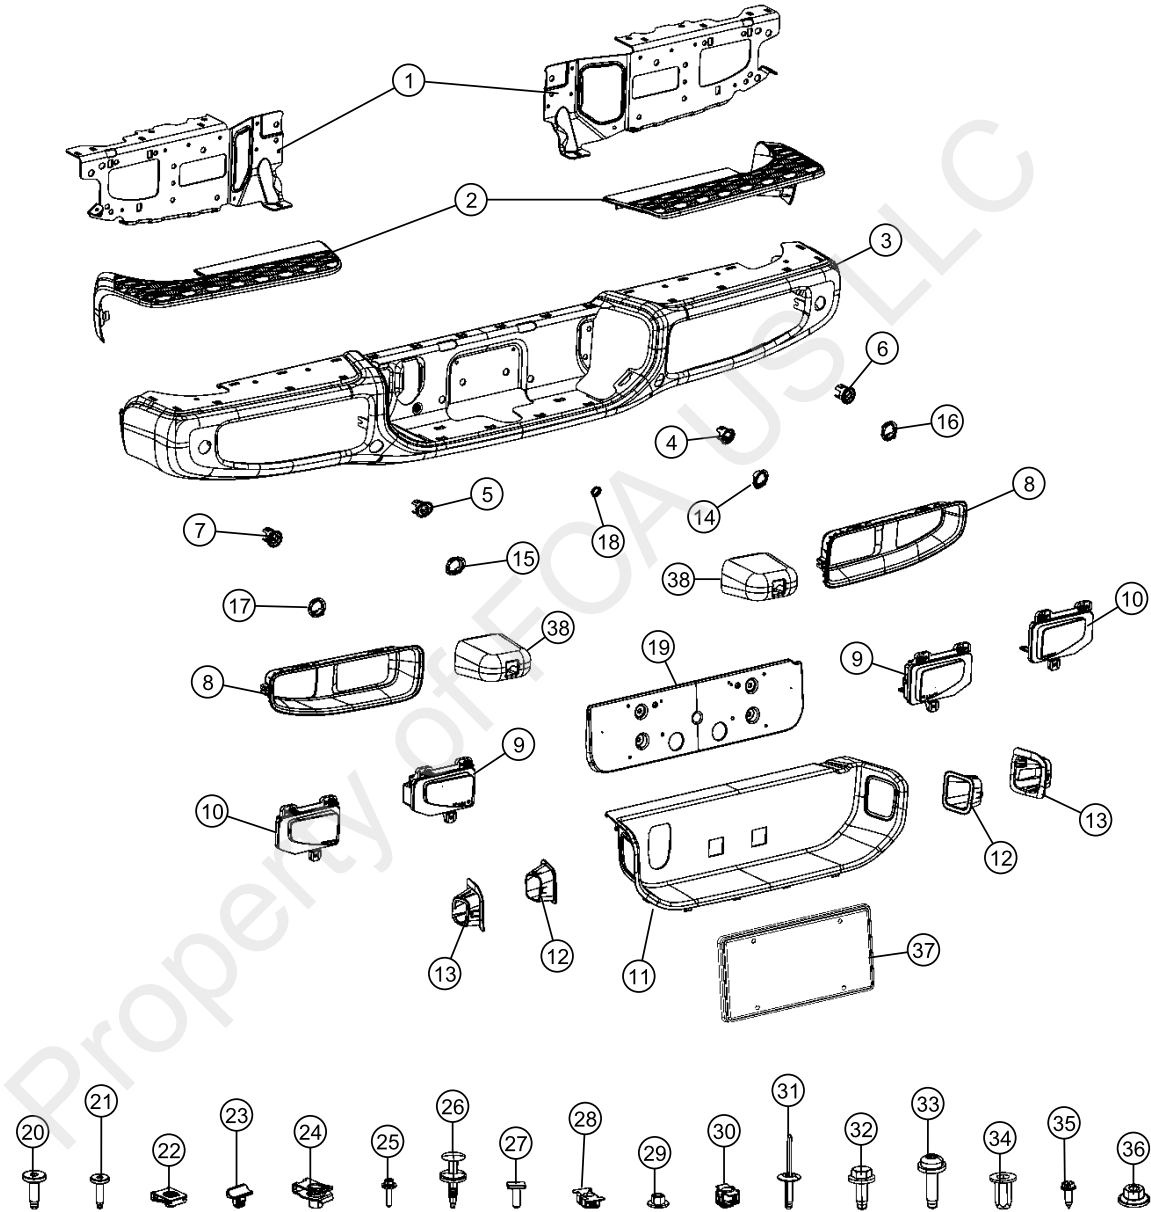

013 - Frame, Bumper and Fascia 310.01 - Bumper, Rear, [MD6]

Dealer Comments:

013 - Frame, Bumper and Fascia 310.01 - Bumper, Rear, [MD6]

Pos	Description	Part Number	Qty	Eng	Trans	Line
1	BRACKET, Rear Bumper					
1	BRACKET, Rear Bumper, Left, [X86], [MD6], [XAA]	68341838AA	1			
1	BRACKET, Rear Bumper, Right, [X86], [MD6], [XAA]	68355489AA	1			
2	STEP PAD, Rear Bumper					
2	STEP PAD, Rear Bumper, Right, [X86], [MD6], [XAA]	68355486AB	1			
2	STEP PAD, Rear Bumper, Left, [X86], [MD6], [XAA]	68355487AB	1			
3	BUMPER, Rear, [X86], [MD6], [XAA]	68341830AB	1			
4	BRACKET, Sensor Mounting, Right Center, [X86], [MD6], [XAA]	68341888AA	1			
5	BRACKET, Sensor Mounting, Left Center, [X86], [MD6], [XAA]	68341889AA	1			
6	BRACKET, Sensor Mounting, Right Outer, [X86], [MD6], [XAA]	68341892AA	1			
7	BRACKET, Sensor Mounting, Left Outer, [X86], [MD6], [XAA]	68341893AA	1			
8	BEZEL, REAR BUMPER					
8	BEZEL, REAR BUMPER, Right, [X86], [MD6], [XAA]	68355490AA	1			
8	BEZEL, REAR BUMPER, Left, [X86], [MD6], [XAA]	68355491AA	1			
9	LAMP, Rear Fog					
10	REFLECTOR, REAR BUMPER					
10	REFLECTOR, REAR BUMPER, Right, [X86], [MD6], [XAA]	68338392AA	1			
10	REFLECTOR, REAR BUMPER, Left, [X86], [MD6], [XAA]	68338393AA	1			
11	STEP PAD, Rear Bumper, [X86], [MD6], [XAA]	68341877AA	1			
12	BEZEL, REAR BUMPER					
12	BEZEL, REAR BUMPER, Right, [X86], [MD6], [XAA]	6TC48RXFAA	1			
12	BEZEL, REAR BUMPER, Left, [X86], [MD6], [XAA]	6TC49RXFAA	1			
13	BRACKET, License Lamp					
13	BRACKET, License Lamp, Right, [X86], [MD6], [XAA]	6TC50RXFAA	1			
13	BRACKET, License Lamp, Left, [X86], [MD6], [XAA]	6TC51RXFAA	1			
14	BEZEL, Park Distance, Right Center, [X86], [MD6], [XAA]	6UD40RXFAA	1			
15	BEZEL, Park Distance, Left Center, [X86], [MD6], [XAA]	6UD41RXFAA	1