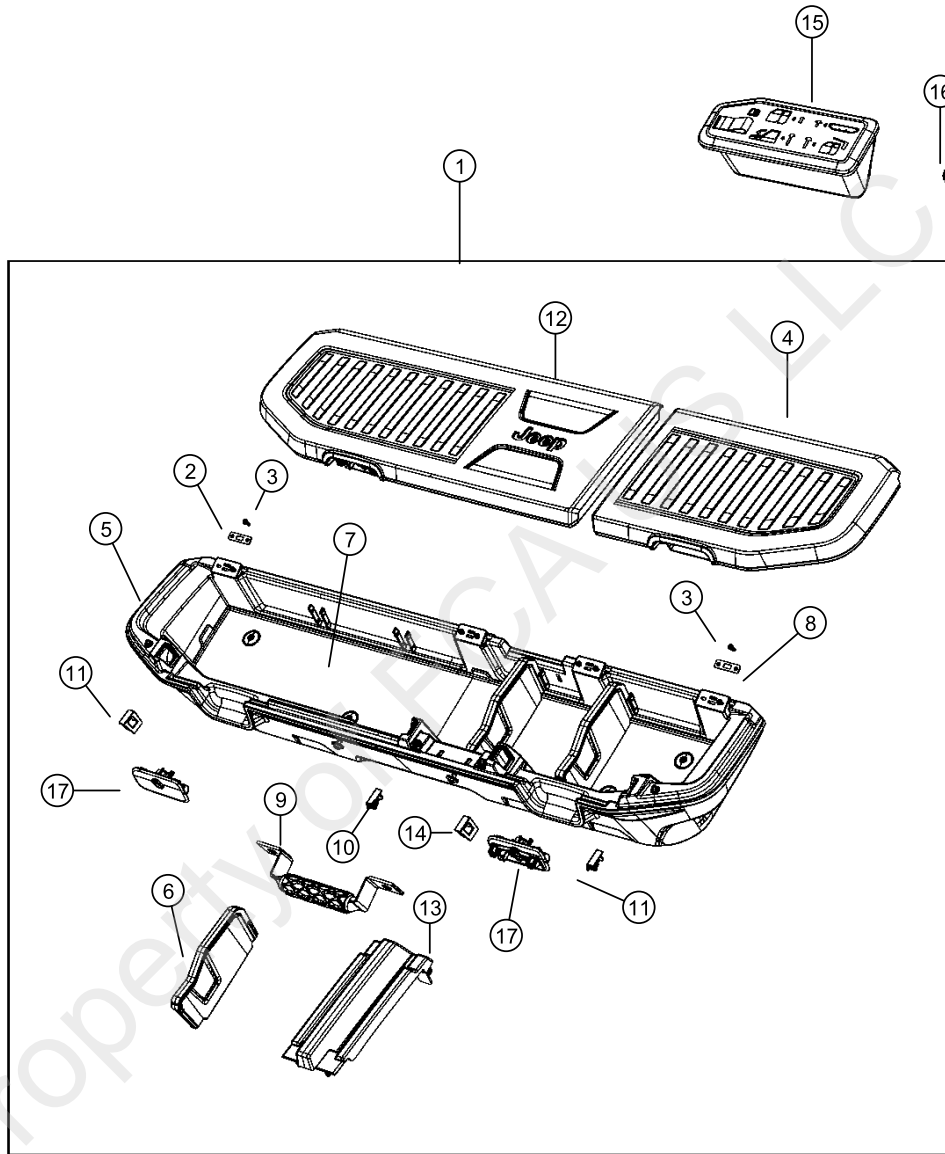

050 - Interior Trim 225.02 - Cargo Covers, Bins and Organizers, Bin Type With Lids

Dealer Comments:

## 050 - Interior Trim 225.02 - Cargo Covers, Bins and Organizers, Bin Type With Lids

Pos	Description	Part Number	Qty	Eng	Trans	Line
1	BIN, Storage, [-O0], [CUW]	6LT89TX7AB	1			J U
2	HINGE, Storage Compartment	68458800AA	4			J U
3	SCREW	68458804AA	16			J U
4	LID, Storage Bin	6XS64TX7AA	1			J U
5	BIN, Storage	6XS65TX7AA	1			J U
6	DIVIDER, STORAGE BIN	68458810AA	3			J U
7	LINER, Cargo	68461369AA	1			J U
8	HINGE, Storage Compartment	68458811AA	8			J U
9	HANDLE, Grab	68461371AA	1			J U
10	BOLT, Torx Head, M6x12	68461374AA	2			J U
11	STRIKER, Storage Bin	68461683AA	4			J U
12	LID, Storage Bin	6XS62TX7AA	1			J U
13	BRIDGE, BIN	68459332AA	1			J U
14	NUT AND WASHER, M6x1.00					
14	NUT AND WASHER, M6x1.00, Storage Bin To Body	06510462AA	2			J U
14	NUT AND WASHER, M6x1.00, Storage Bin To Floor	06510462AA	4			J U
14	NUT AND WASHER, M6x1.00, [RC4] Storage Bin To Floor	06510462AA	2			J U
15	BIN, Storage, [-O0]	6LY04TX7AC	1			J U
16	CLIP, Attaching	68305608AA	1			J U
17	LATCH, Cargo Door, Serviced In Bin Assembly, (Serviced in Assembly)					
-18	CYLINDER, Glove Box Lock Assembly					
-18	CYLINDER, Glove Box Lock Assembly, [XJG], [JPH], [CUW]	68384451AA	1			J U
-18	CYLINDER, Glove Box Lock Assembly, [XJG], [JPH], [XBM], [CUW]	68384451AA	1			J U
-18	CYLINDER, Glove Box Lock Assembly, [JE8], [CUW]	68384451AA	1			J U