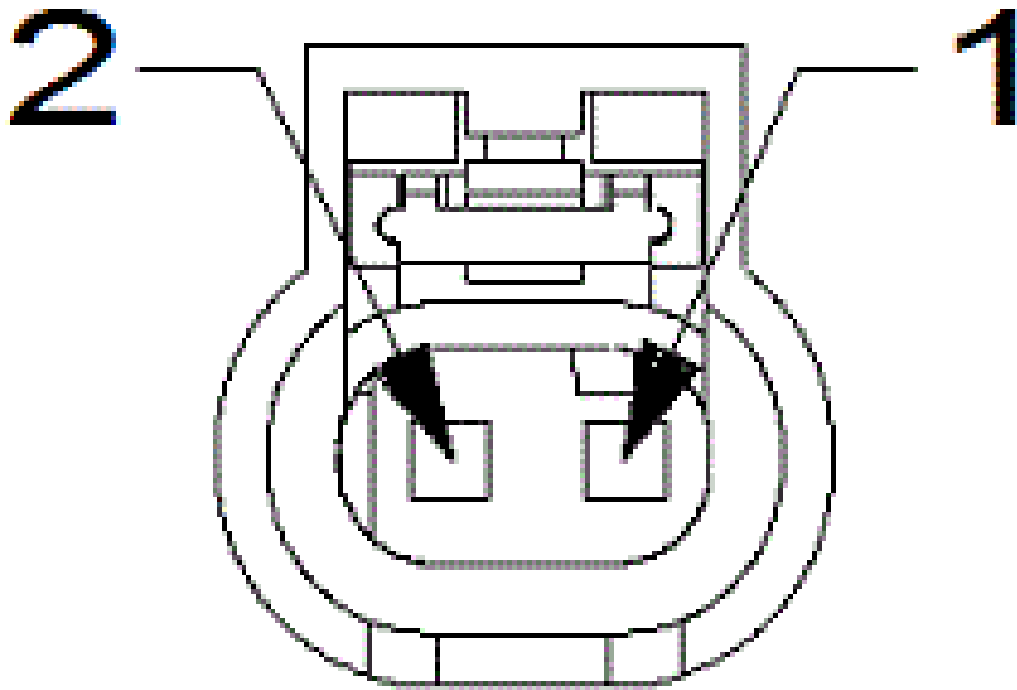

## CONNECTOR REPAIR KITS

- [Home](#)
- [Repair Parts](#)
- [Splicing Procedure](#)
- [Feedback](#)

[Back to Results](#) [Print](#)

# LAMP-CARGO BED-RIGHT

**Full Repair Kit: 68475547AA**

No terminal repair kits have been identified.

**End View**

**Isometric View**