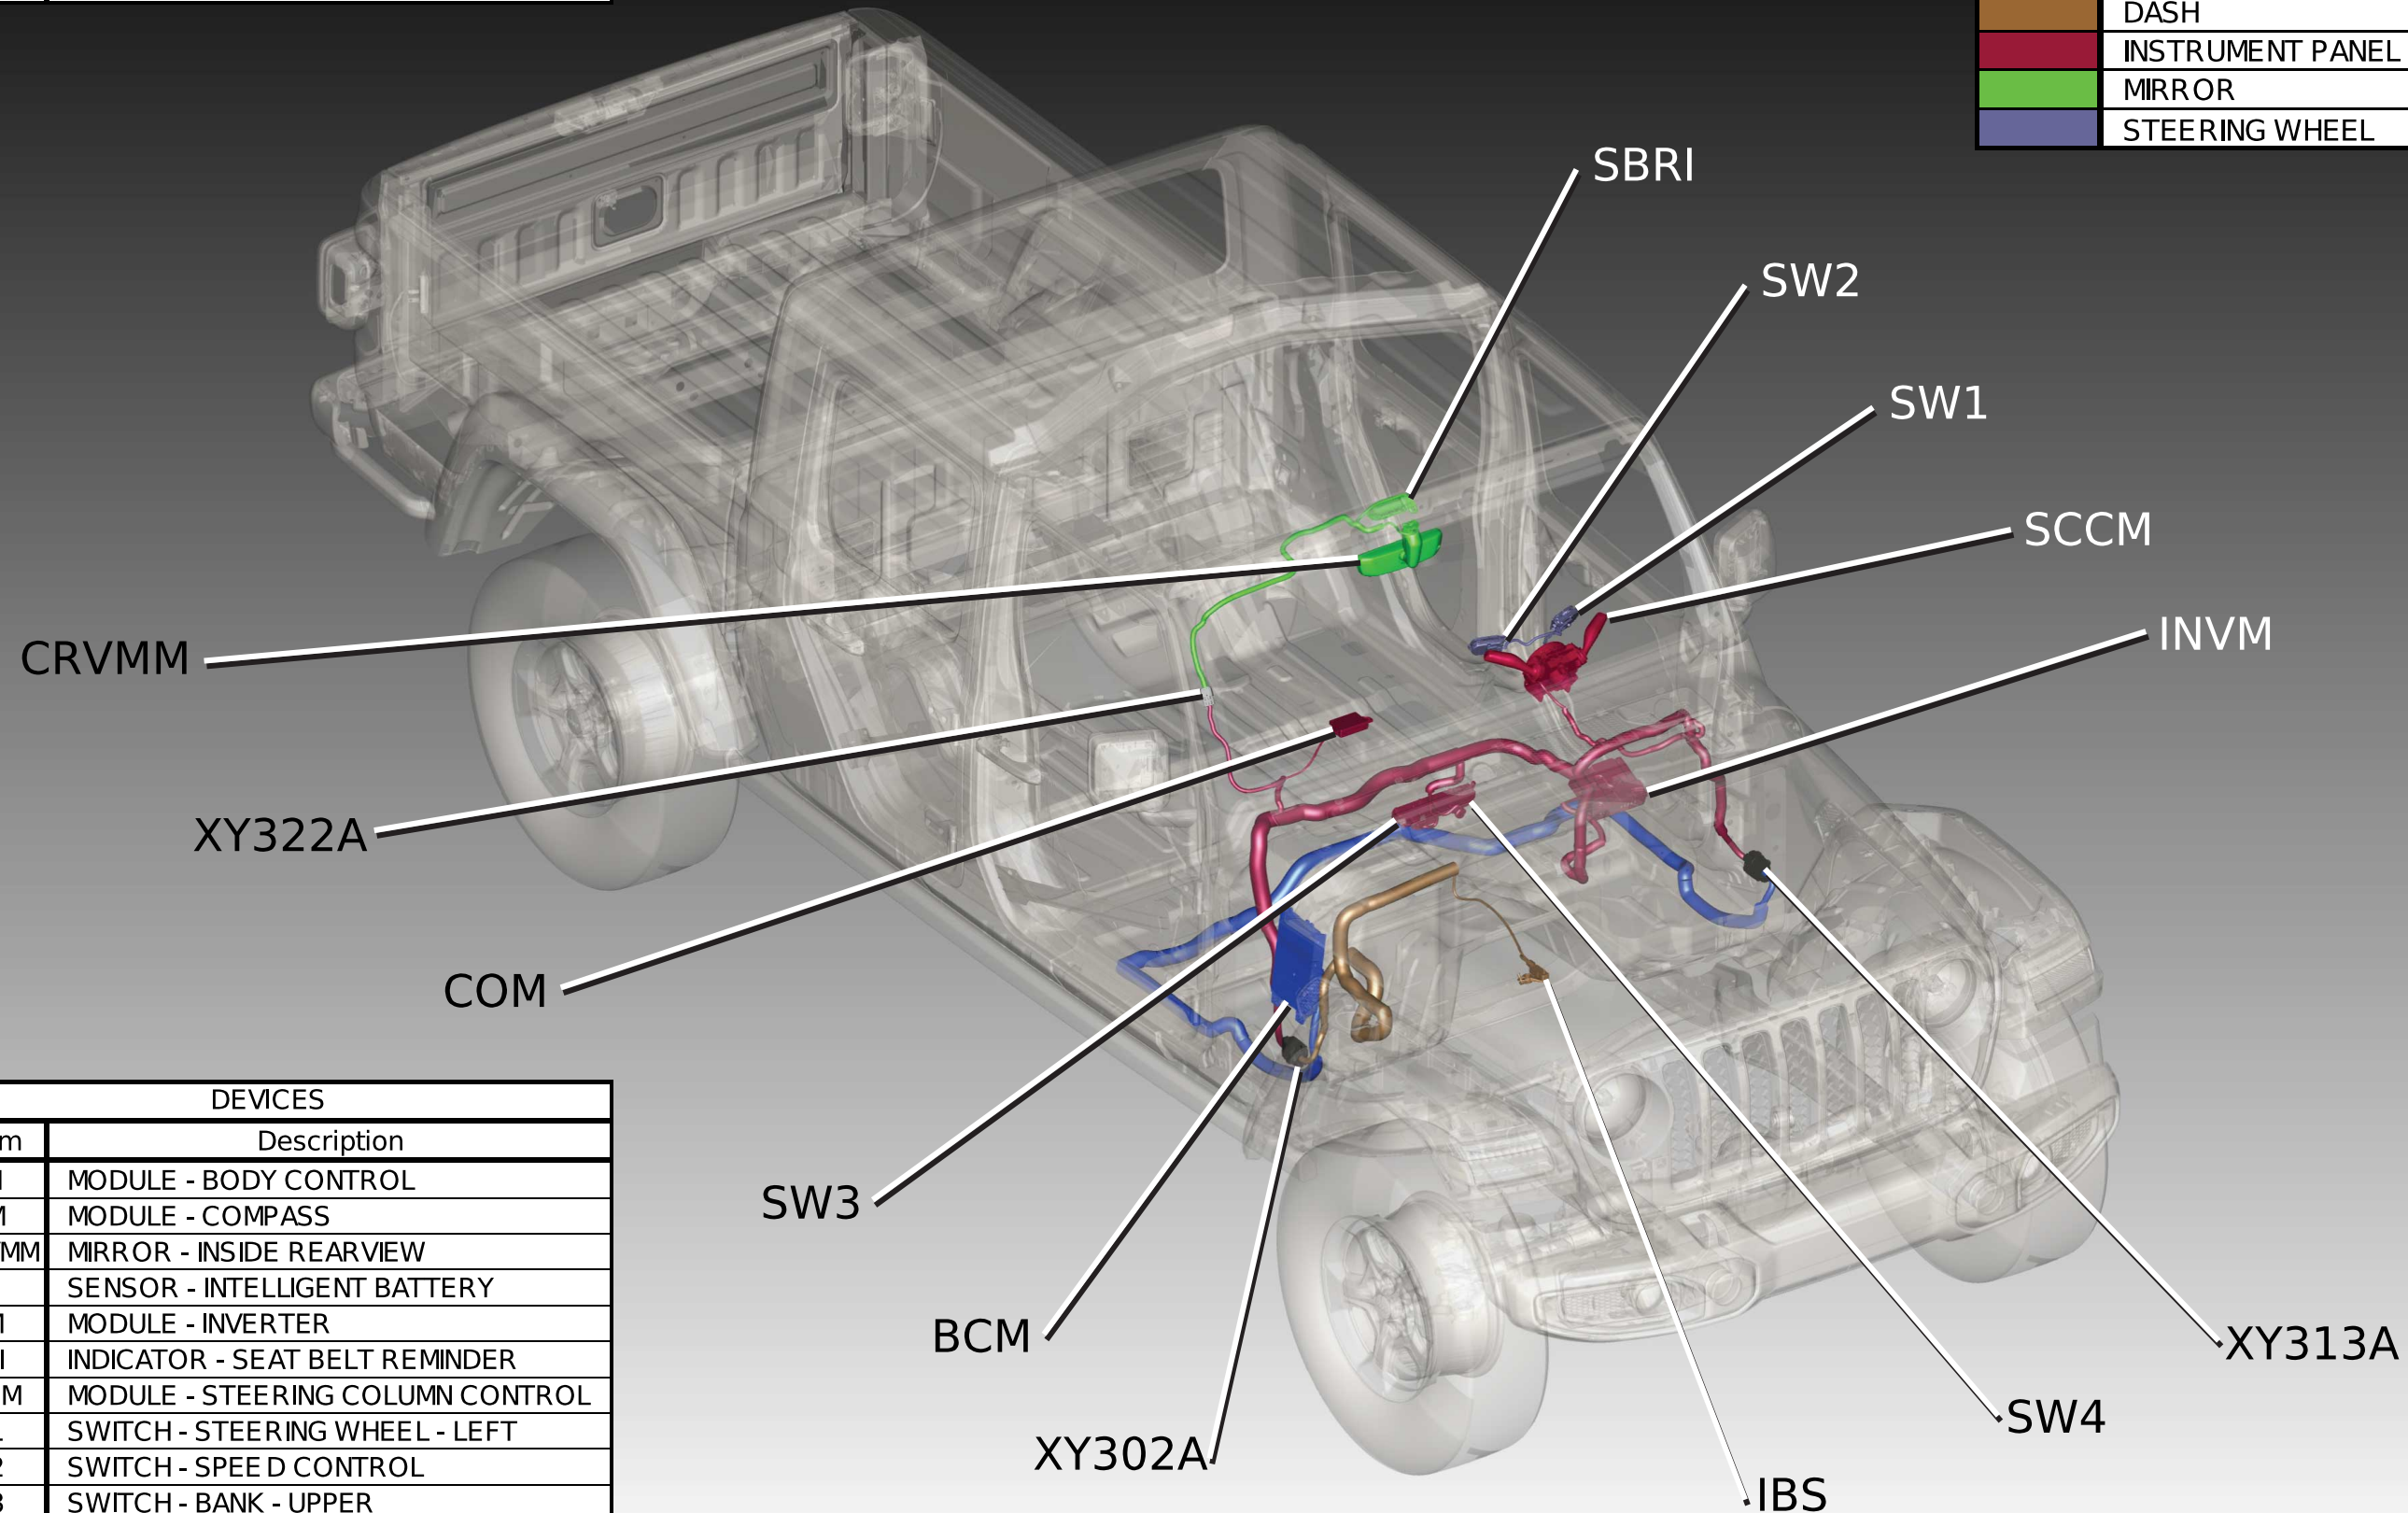

INLINES	
Term	Description
XY302A	DASH / IP
XY313A	BODY / IP
XY322A	IP / MIRROR

Click on Device to access Additional Information

JEEP WRANGLER PICKUP (JT)

HARNES LEGEND	
█	BODY
█	DASH
█	INSTRUMENT PANEL
█	MIRROR
█	STEERING WHEEL

DEVICES	
Term	Description
BCM	MODULE - BODY CONTROL
COM	MODULE - COMPASS
CRVMM	MIRROR - INSIDE REARVIEW
IBS	SENSOR - INTELLIGENT BATTERY
INVM	MODULE - INVERTER
SBRI	INDICATOR - SEAT BELT REMINDER
SCCM	MODULE - STEERING COLUMN CONTROL
SW1	SWITCH - STEERING WHEEL - LEFT
SW2	SWITCH - SPEED CONTROL
SW3	SWITCH - BANK - UPPER
SW4	SWITCH - BANK - 2 OFF ROAD

LIN Network Topology