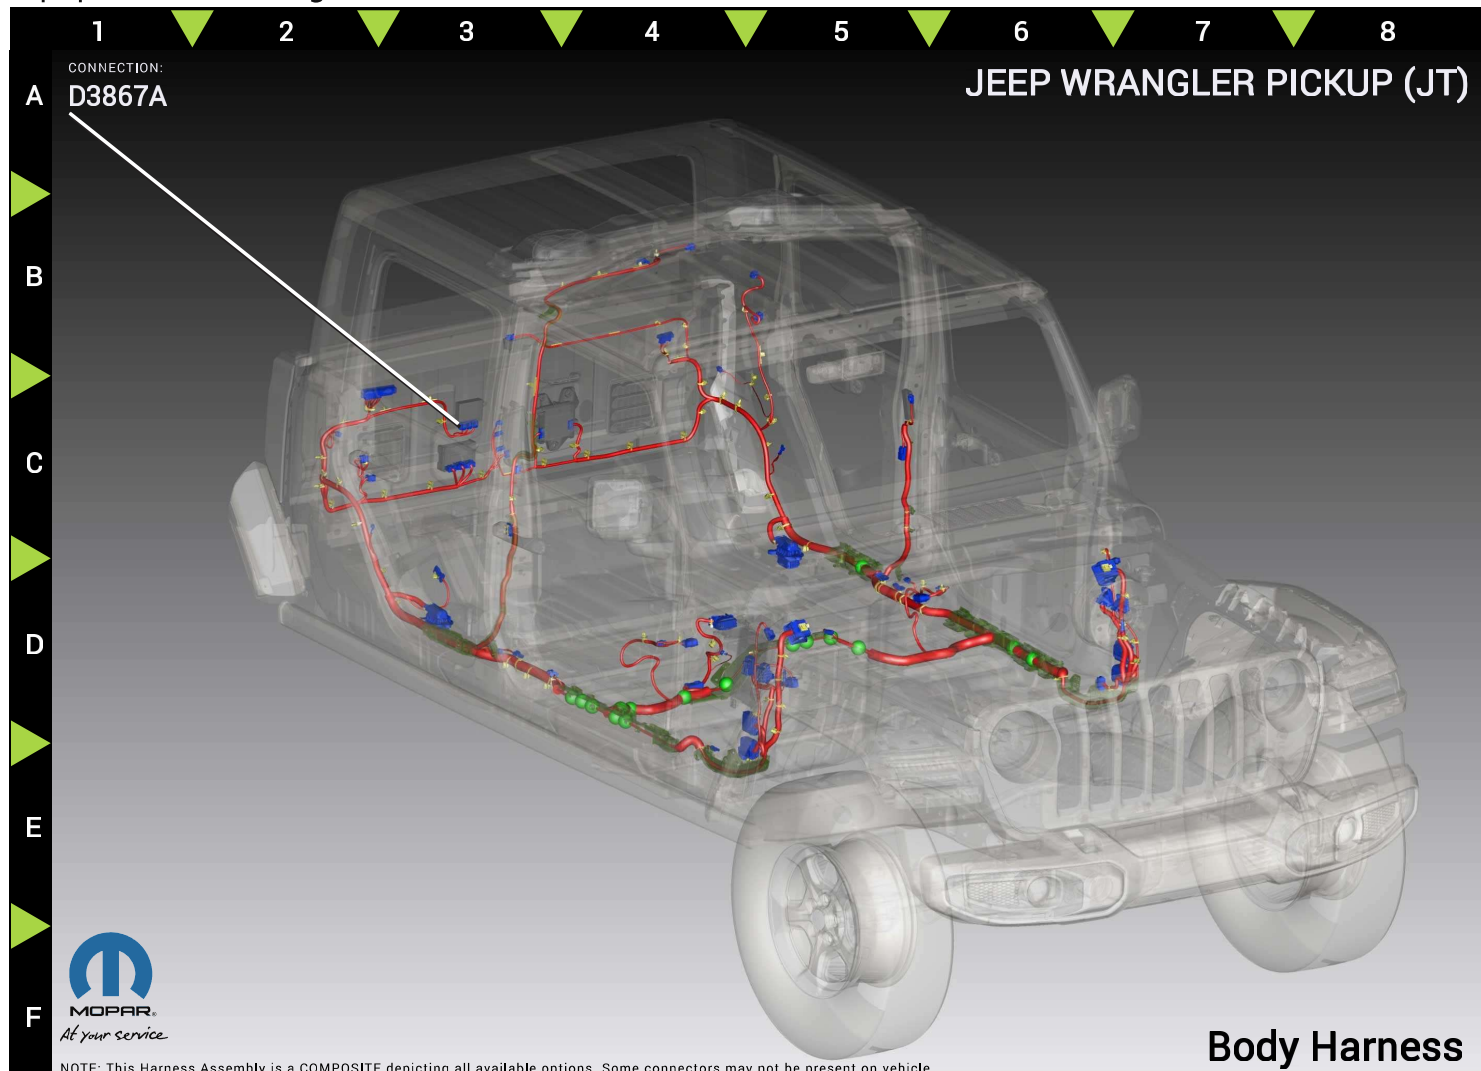

2023 Jeep Truck Gladiator V6-3.0L DSL Turbo

Vehicle > Accessories and Optional Equipment > Relays and Modules - Accessories and Optional Equipment > Parking Assist Control Module > Locations > Connectors

NOTE: This Harness Assembly is a COMPOSITE depicting all available options. Some connectors may not be present on vehicle.