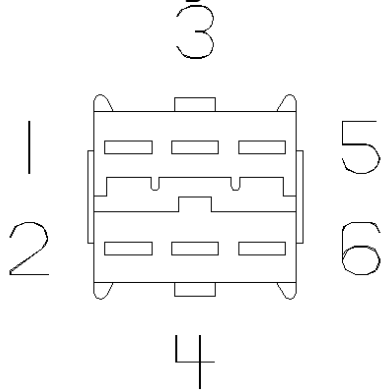

SWITCH-POWER SLIDING BACKLITE

Connector Details

Harness Family: Headliner_RT

Color: RED

Gender: FEMALE

Part Number: 10400474113

Part Description: --

Connector No: D2348A

Option: Standard

Cavity Count: 6

Connector Views

Mating Side:

Wire Insertion Side:

Isometric View:

Location Views

CREW CAB

North America Repair Kit: N/A

Europe Repair Kit: N/A

Pin	Circuit	Wire Color	Gauge/Size	Function	Option
A1	Z905	BK/DG	14	GROUND	
A2	Q950	OR/LG	14	POWER BACKLITE OPEN (+)	
A3	N0	NA	0	NO CONNECT	
A4	F30	PK/YL	14	IGNITION RUN/ACCESSORY CONTROL OUTPUT	
A5	E12	OR/GY	20	PANEL LAMPS DRIVER	
A6	Q951	OR/VT	14	POWER BACKLITE OPEN (-)	