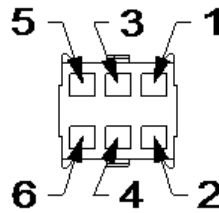

SWITCH-POWER SLIDING BACKLITE

Connector Details

Harness Family: Headliner_RT

Color: RED

Gender: FEMALE

Part Number: 10400474113

Part Description: --

Connector No: D2348A

Option: Standard

Cavity Count: 6

Connector Views

Mating Side:

Wire Insertion Side:

Isometric View:

Location Views

CREW CAB

North America Repair Kit: N/A

Europe Repair Kit: N/A

Pin	Circuit	Wire Color	Gauge/Size	Function	Option
A1	Z905	BK/DG	14	GROUND	
A2	Q950	OR/LG	14	POWER BACKLITE OPEN (+)	
A3	N0	NA	0	NO CONNECT	
A4	F30	PK/YL	14	IGNITION RUN/ACCESSORY CONTROL OUTPUT	
A5	E12	OR/GY	20	PANEL LAMPS DRIVER	
A6	Q951	OR/VT	14	POWER BACKLITE OPEN (-)	