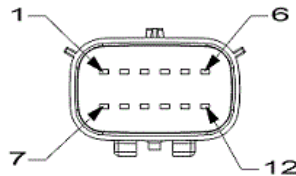

2022 Jeep Truck Gladiator V6-3.6L

Vehicle > Lighting and Horns > Tail Lamp > Diagrams > Connector Views

RIGHT TAIL LAMP ASSEMBLY

LAMP-ASSEMBLY TAIL-RIGHT

Harness
Family: Taillamp_Right

Cavities:14**Color:****Gender:**MALE**Part**
33482-6201**Description:****Connector**
D6642A**No:****Option:**Standard

Pin	Circuit	Wire Color	Gauge/Size	Function	Option
1	L6	GN/	1.0	RIGHT STOP/TURN FEED	EXCEPT EXPORT
1	L54	WH/GN	1.0	RIGHT STOP LAMP DRIVER	EXPORT
2	L144	BG/OG	1.0	RIGHT SIDE MARKER CONTROL	
3	L62	WH/YE	1.0	RIGHT REAR TURN LAMP DRIVER	
4	L72	WH/OG	1.0	RIGHT REAR PARK LAMP DRIVER	
5	L16	WH/VT	1.0	RIGHT BACKUP LAMP DRIVER	
6	Z926	BK/	0.75	GROUND	EXCEPT EXPORT
6	Z926	BK/	1.0	GROUND	EXPORT
7	Z926	BK/	1.0	GROUND	
8	L562	WH/BG	0.50	RIGHT REAR LIGHTING FAULT SENSE	
9	F923	PK/YE	0.50	RUN RELAY CONTROL	
10	D217	DG/WH	0.50	CAN IHS (+)	