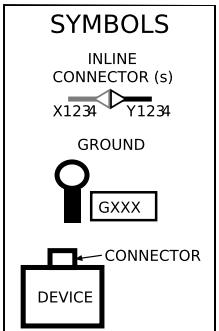

HARNES LEGEND			
COLOR	HARNES FAMILY	COLOR	HARNES FAMILY
Blue	AIRBAG (DRIVER)	Red	JUMPER CAMERA FRONT
Light Blue	AIRBAG (PASSENGER)	Green	JUMPER HARD TOP
Orange	ALTERNATOR	Purple	JUMPER WASHER
Light Green	ANTENNA BODY	Light Purple	JUMPER WINDSHIELD
Dark Blue	ANTENNA IP	Light Green	KOP JUMPER
Dark Red	ANTENNA REM ST RKE	Light Purple	MIRROR
Dark Blue	BATTERY	Light Purple	MIRROR DRIVER
Dark Blue	BODY	Light Purple	MIRROR JUMPER DRIVER
Dark Blue	CHASSIS LT	Light Green	MIRROR JUMPER PASS
Dark Blue	CHASSIS RT	Light Green	MIRROR PASS
Dark Blue	CONSOLE	Light Green	PICKUP BED LEFT
Dark Blue	DASH	Light Green	PICKUP BED RIGHT
Dark Blue	DOOR DRIVER	Light Green	POWERTRAIN
Dark Blue	DOOR DRIVER 2	Light Green	REAR BUMPER
Dark Blue	DOOR PASS	Light Green	SEAT BACK DRIVER
Dark Blue	DOOR PASS 2	Light Green	SEAT BACK PASS
Dark Blue	DOOR REAR LEFT	Light Green	SEAT CUSHION DRIVER
Dark Blue	DOOR REAR RIGHT	Light Green	SEAT CUSHION PASS
Dark Blue	FRONT BUMPER	Light Green	SEAT REAR LEFT
Dark Blue	FRONT END MODULE	Light Green	SEAT REAR RIGHT
Dark Blue	HVAC	Light Green	STEERING WHEEL
Dark Blue	INJECTOR	Light Green	TAILGATE
Dark Blue	INSTRUMENT PANEL	Light Green	TAILLAMP LEFT
Dark Blue	JUMPER ANTENNA	Light Green	TAILLAMP RIGHT
Dark Blue	JUMPER BEDLIGHT LEFT	Light Green	TRANSMISSION
Dark Blue	JUMPER BEDLIGHT RIGHT	Light Green	

INSTRUCTIONS: This Diagram depicts the general layout of all devices. Inline connectors and ground locations on this vehicle. "Click" on a device to view wiring diagrams, detailed connector information and the exact location of devices on this vehicle.